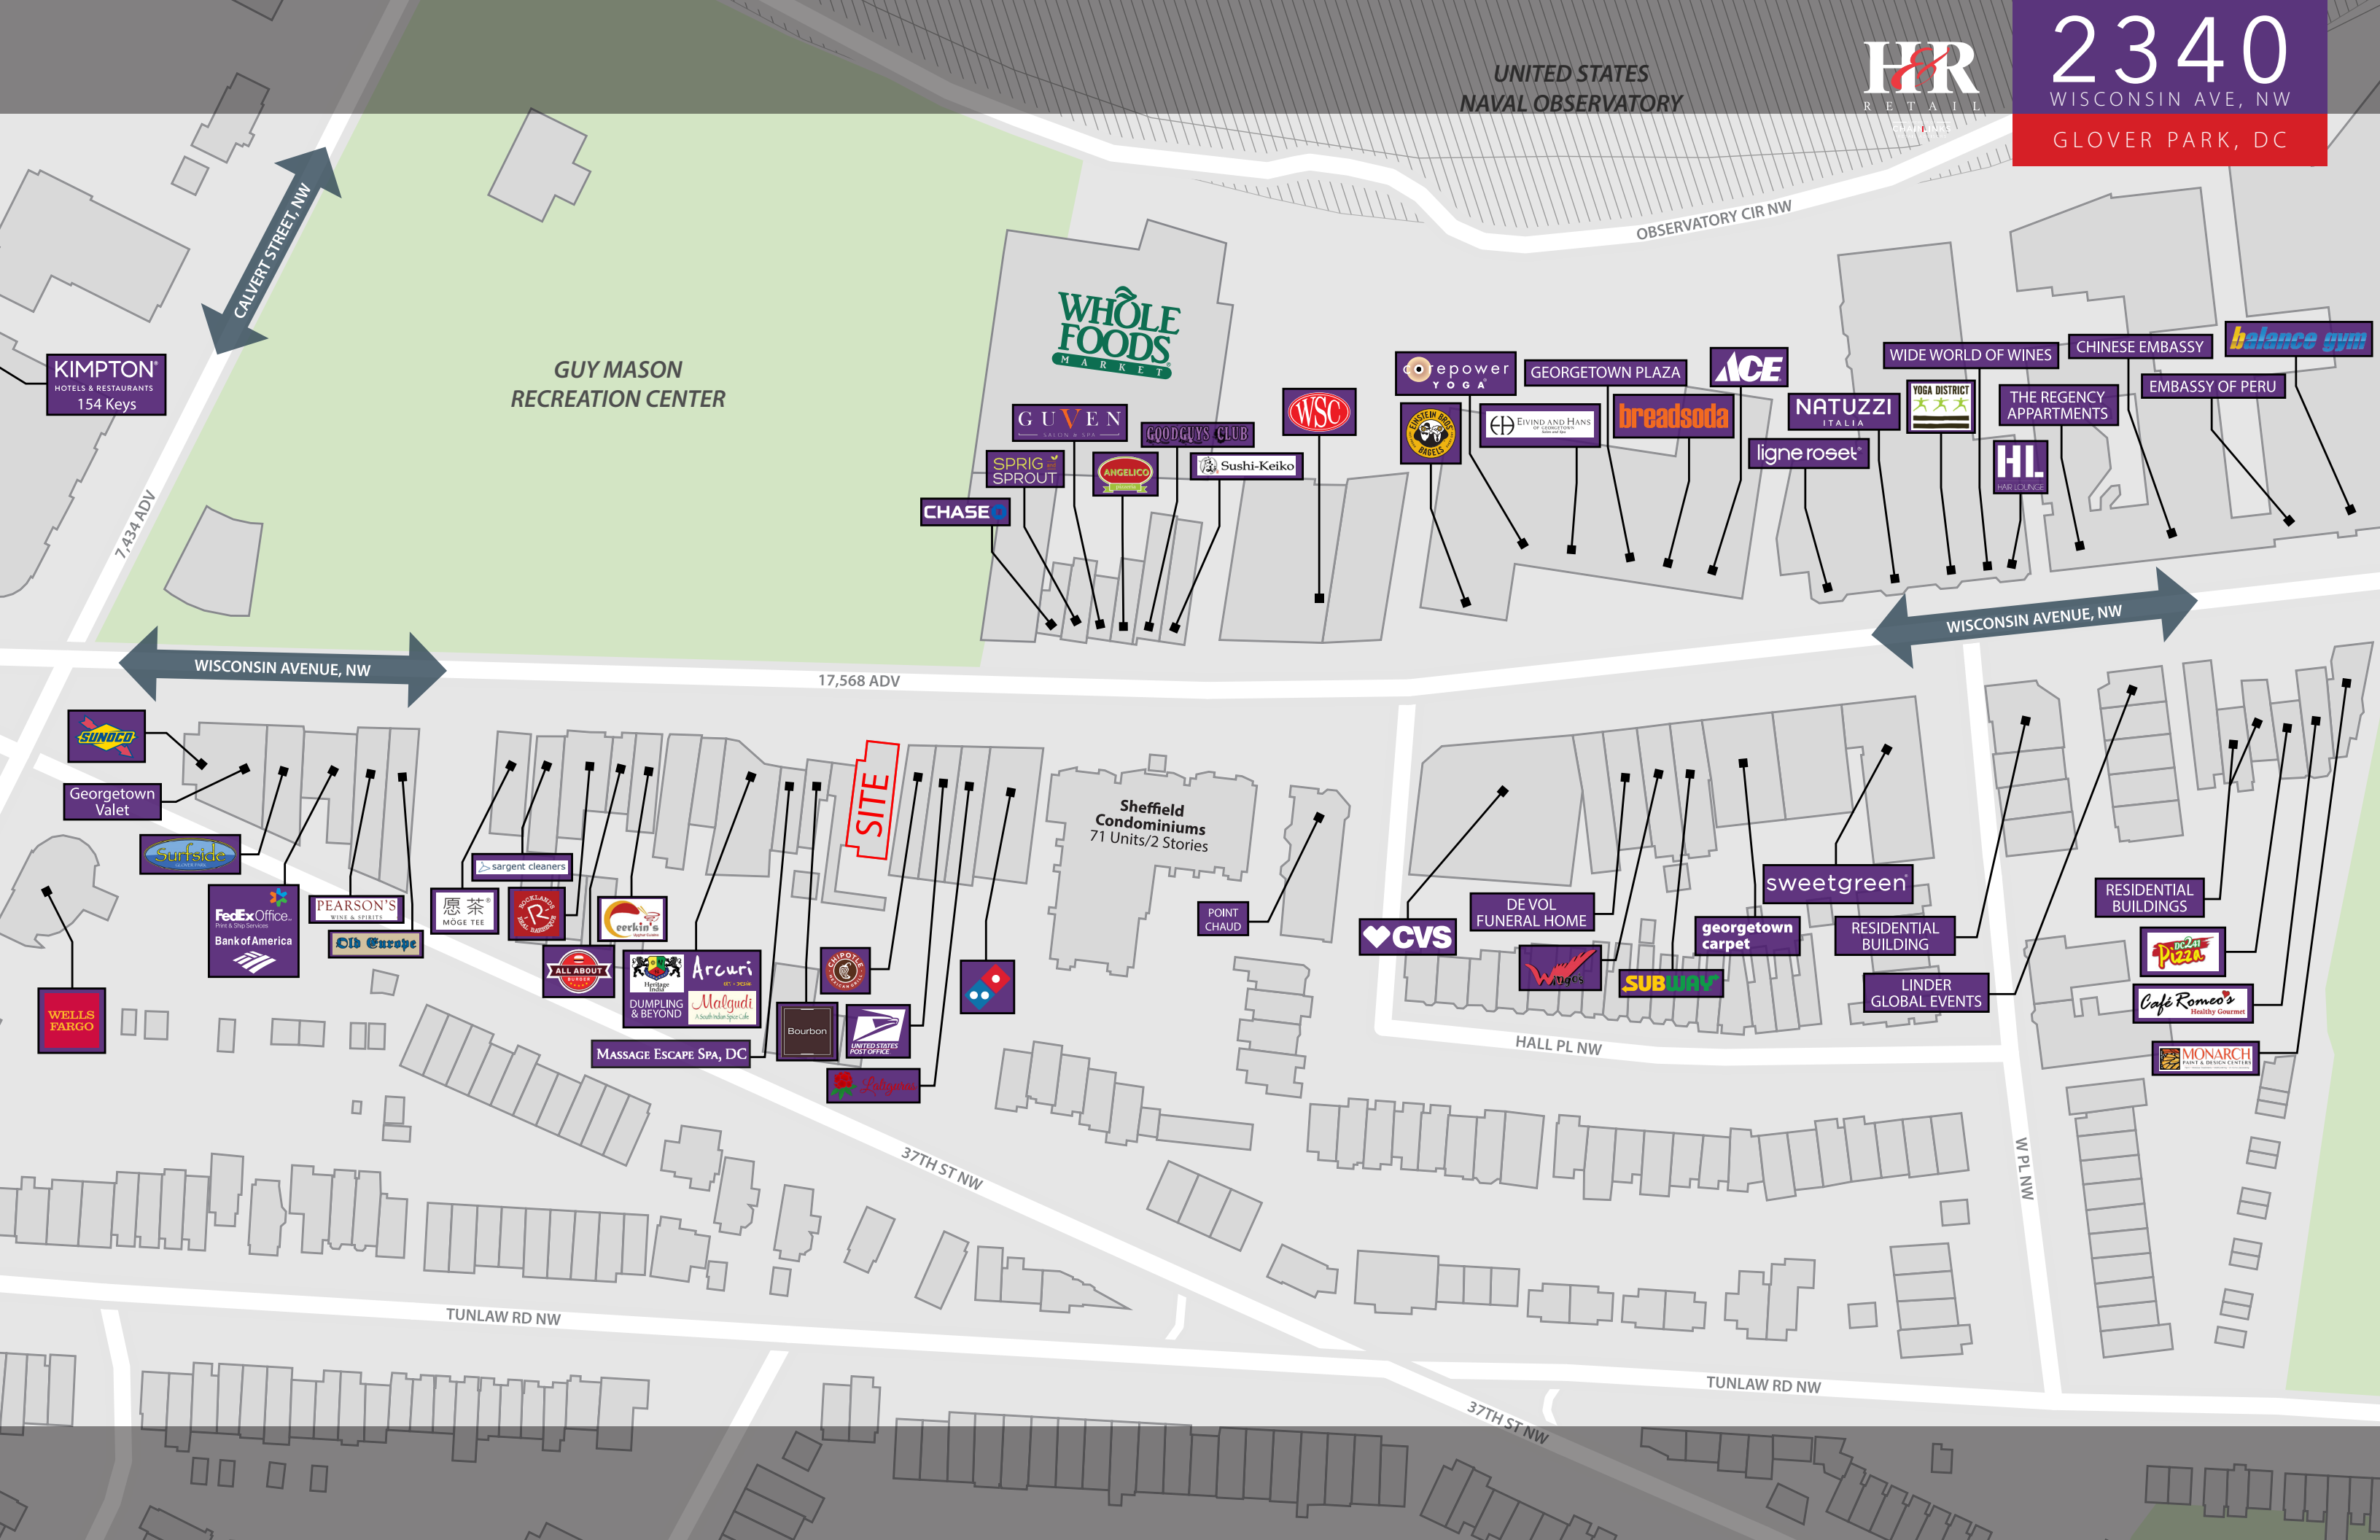

UNITED STATES
NAVAL OBSERVATORY

2340
WISCONSIN AVE, NW
GLOVER PARK, DC

KIMPTON
HOTELS & RESTAURANTS
154 Keys

**GUY MASON
RECREATION CENTER**

**WHOLE
FOODS
MARKET**

GUVEN
SALON & SPA

GOODGUYS CLUB

WSC

**corepower
YOGA**

GEORGETOWN PLAZA

ACE

WIDE WORLD OF WINES

CHINESE EMBASSY

balance gym

CHASE

**SPRIG
SPROUT**

ANGELICO

Sushi-Keiko

**UNSTEIN BEER
ENGELS**

EIVIND AND HANS
SIP - CRAFT BEER

bread soda

ligne rosé

**NATUZZI
ITALIA**

YOGA DISTRICT

**THE REGENCY
APARTMENTS**

HL
HAIR CLINIC

EMBASSY OF PERU

7,434 ADV

OBSERVATORY CIR NW

WISCONSIN AVENUE, NW

WISCONSIN AVENUE, NW

17,568 ADV

SITE

**Sheffield
Condominiums**
71 Units/2 Stories

**POINT
CHAUD**

CVS

**DEVOL
FUNERAL HOME**

SUBWAY

**georgetown
carpet**

sweetgreen

**RESIDENTIAL
BUILDING**

**LINDER
GLOBAL EVENTS**

**RESIDENTIAL
BUILDINGS**

**DC 24
Pizza**

Café Romeo's
Healthy Gourmet

MONARCH
PAINT & DESIGN CENTER

SUNOCO

**Georgetown
Valet**

Surfside

FedEx Office
Print & Ship Services

PEARSON'S
SHIRT & SHIRTS

Old Europe

**WELLS
FARGO**

Bank of America

愿茶
MÔGE TEE

ROCKLAND
DRY CLEANING

ceerkin's

**ALL ABOUT
BOULEVARD**

Arcuri
Heritage
DUMPLING & BEYOND

Malgudi
A South Indian Spice Cafe

MASSAGE ESCAPE SPA, DC

CULPOTE
RESTAURANT

Bourbon

**UNITED STATES
POST OFFICE**

Lotgeria

HALL PL NW

37TH ST NW

TUNLAW RD NW

TUNLAW RD NW

37TH ST NW

W PL NW