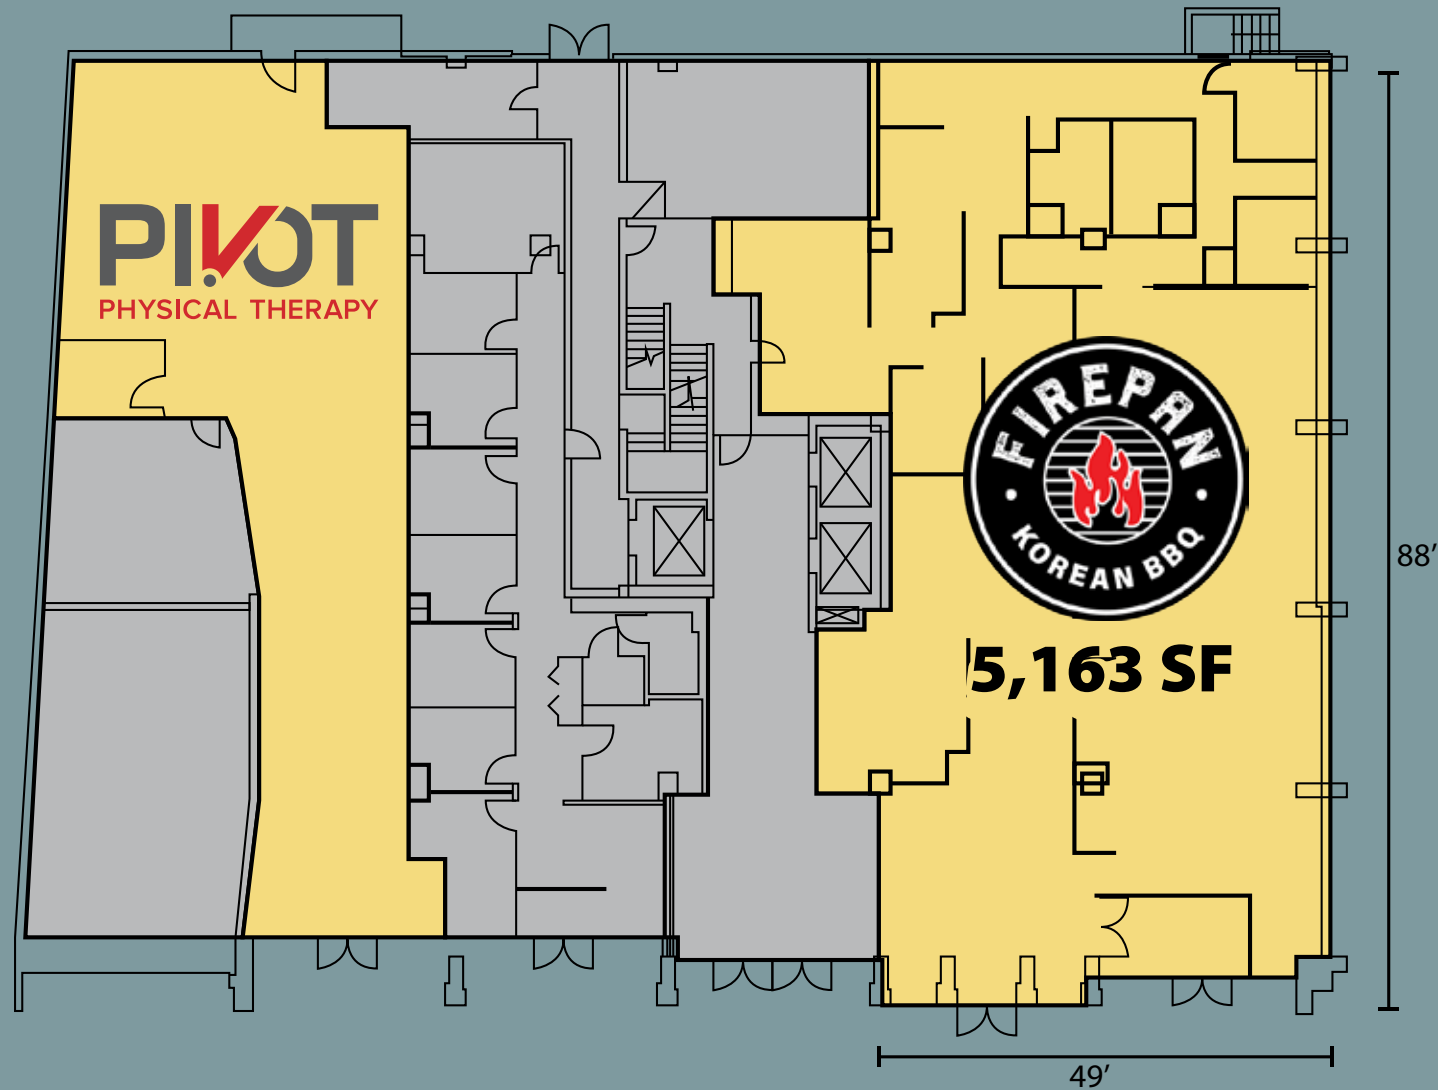

WAYNE PLAZA ■ SILVER SPRING, MD

PERSHING DR

WAYNE AVE 16,201 AAWDT

Site Plan Key

- LEASED
- AVAILABLE