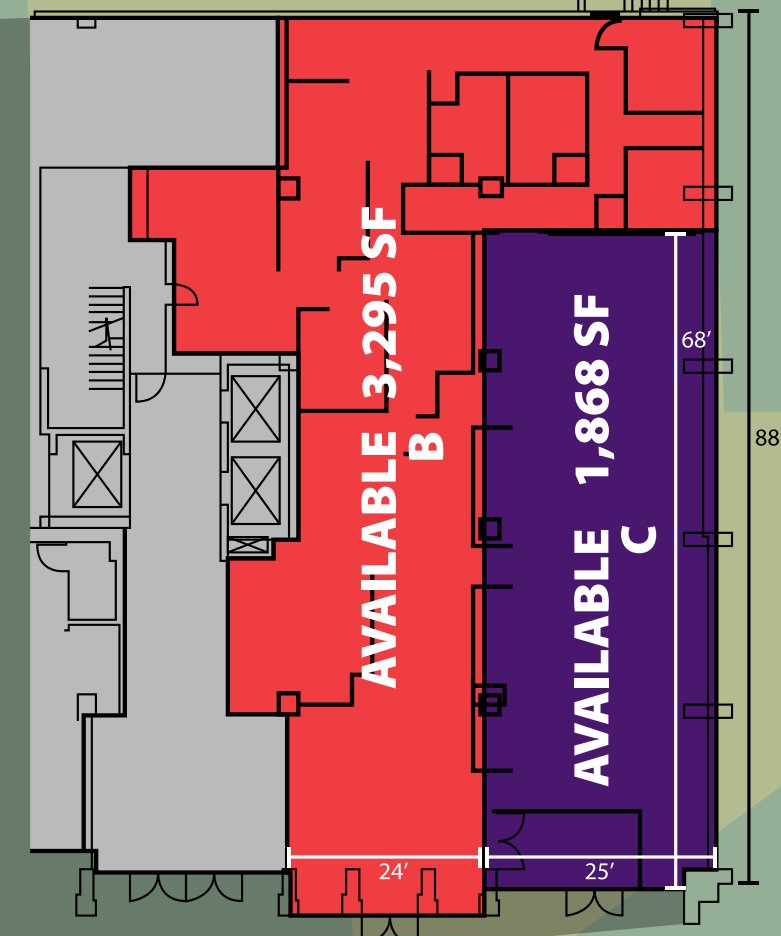

WAYNE PLAZA ■ SILVER SPRING, MD

DEMISING OPTION:

GEORGIA AVE 38,432 AAWDT

PERSHING DR

WAYNE AVE 15,265 AAWDT

Site Plan Key

- LEASED
- AVAILABLE