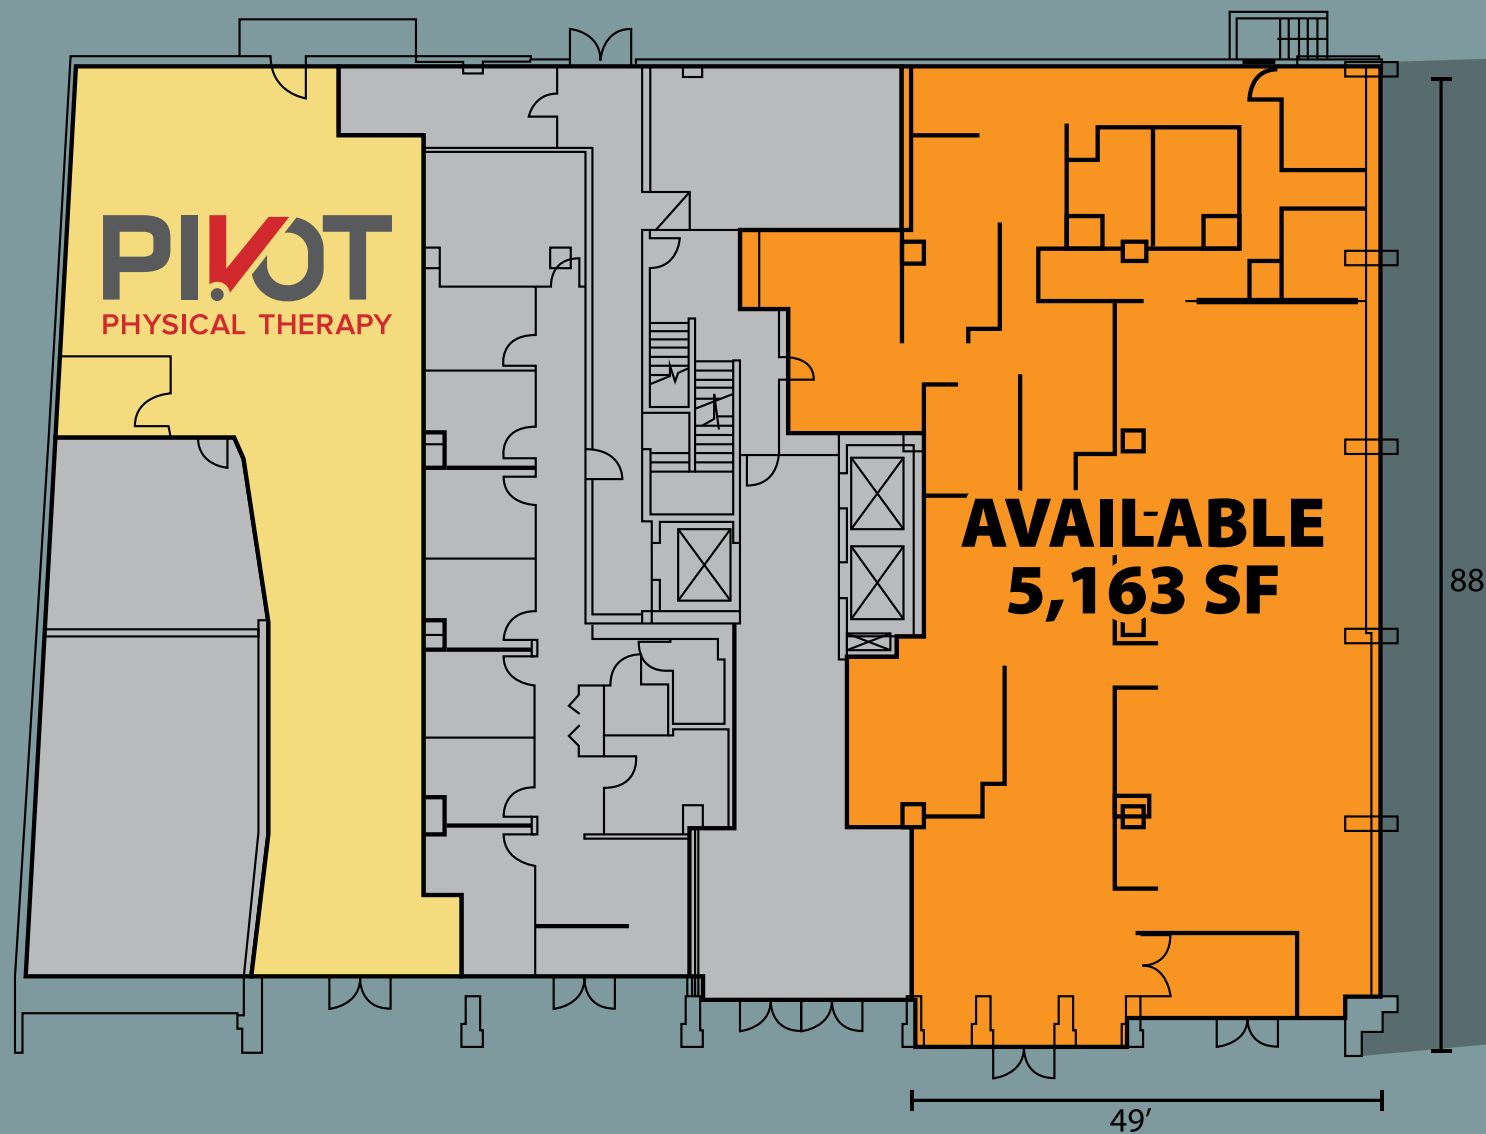

WAYNE PLAZA ■ SILVER SPRING, MD

DEMISING OPTION:

GEORGIA AVE 38,432 AAWDT

PERSHING DR

WAYNE AVE 15,265 AAWDT

Site Plan Key

- LEASED
- AVAILABLE