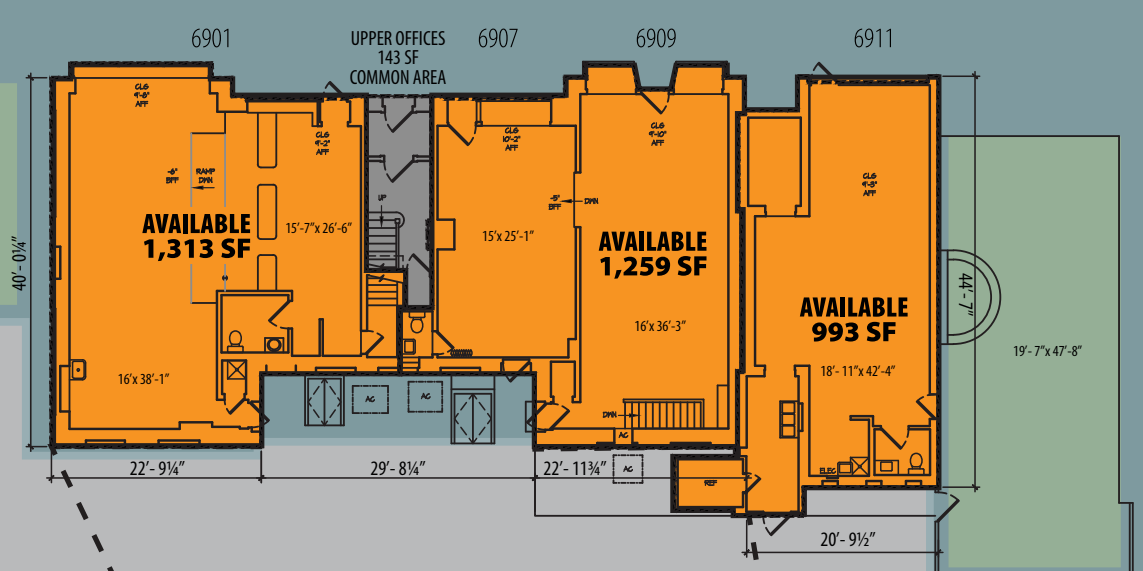

25,561 AAWDT

45

YORK RD

6901 YORK ROAD BALTIMORE, MD

7,345 AAWDT REGESTER AVE

2nd LEVEL

AVAILABLE LEASED

PROPERTY HIGHLIGHTS

- Fantastic location, located at the corner of York Road & Regester Avenue
- Redevelopment potential to ground lease
- Ample free on-site parking in front and back of building
- Potential drive thru opportunity
- Signalized intersection
- Parking meters to be removed