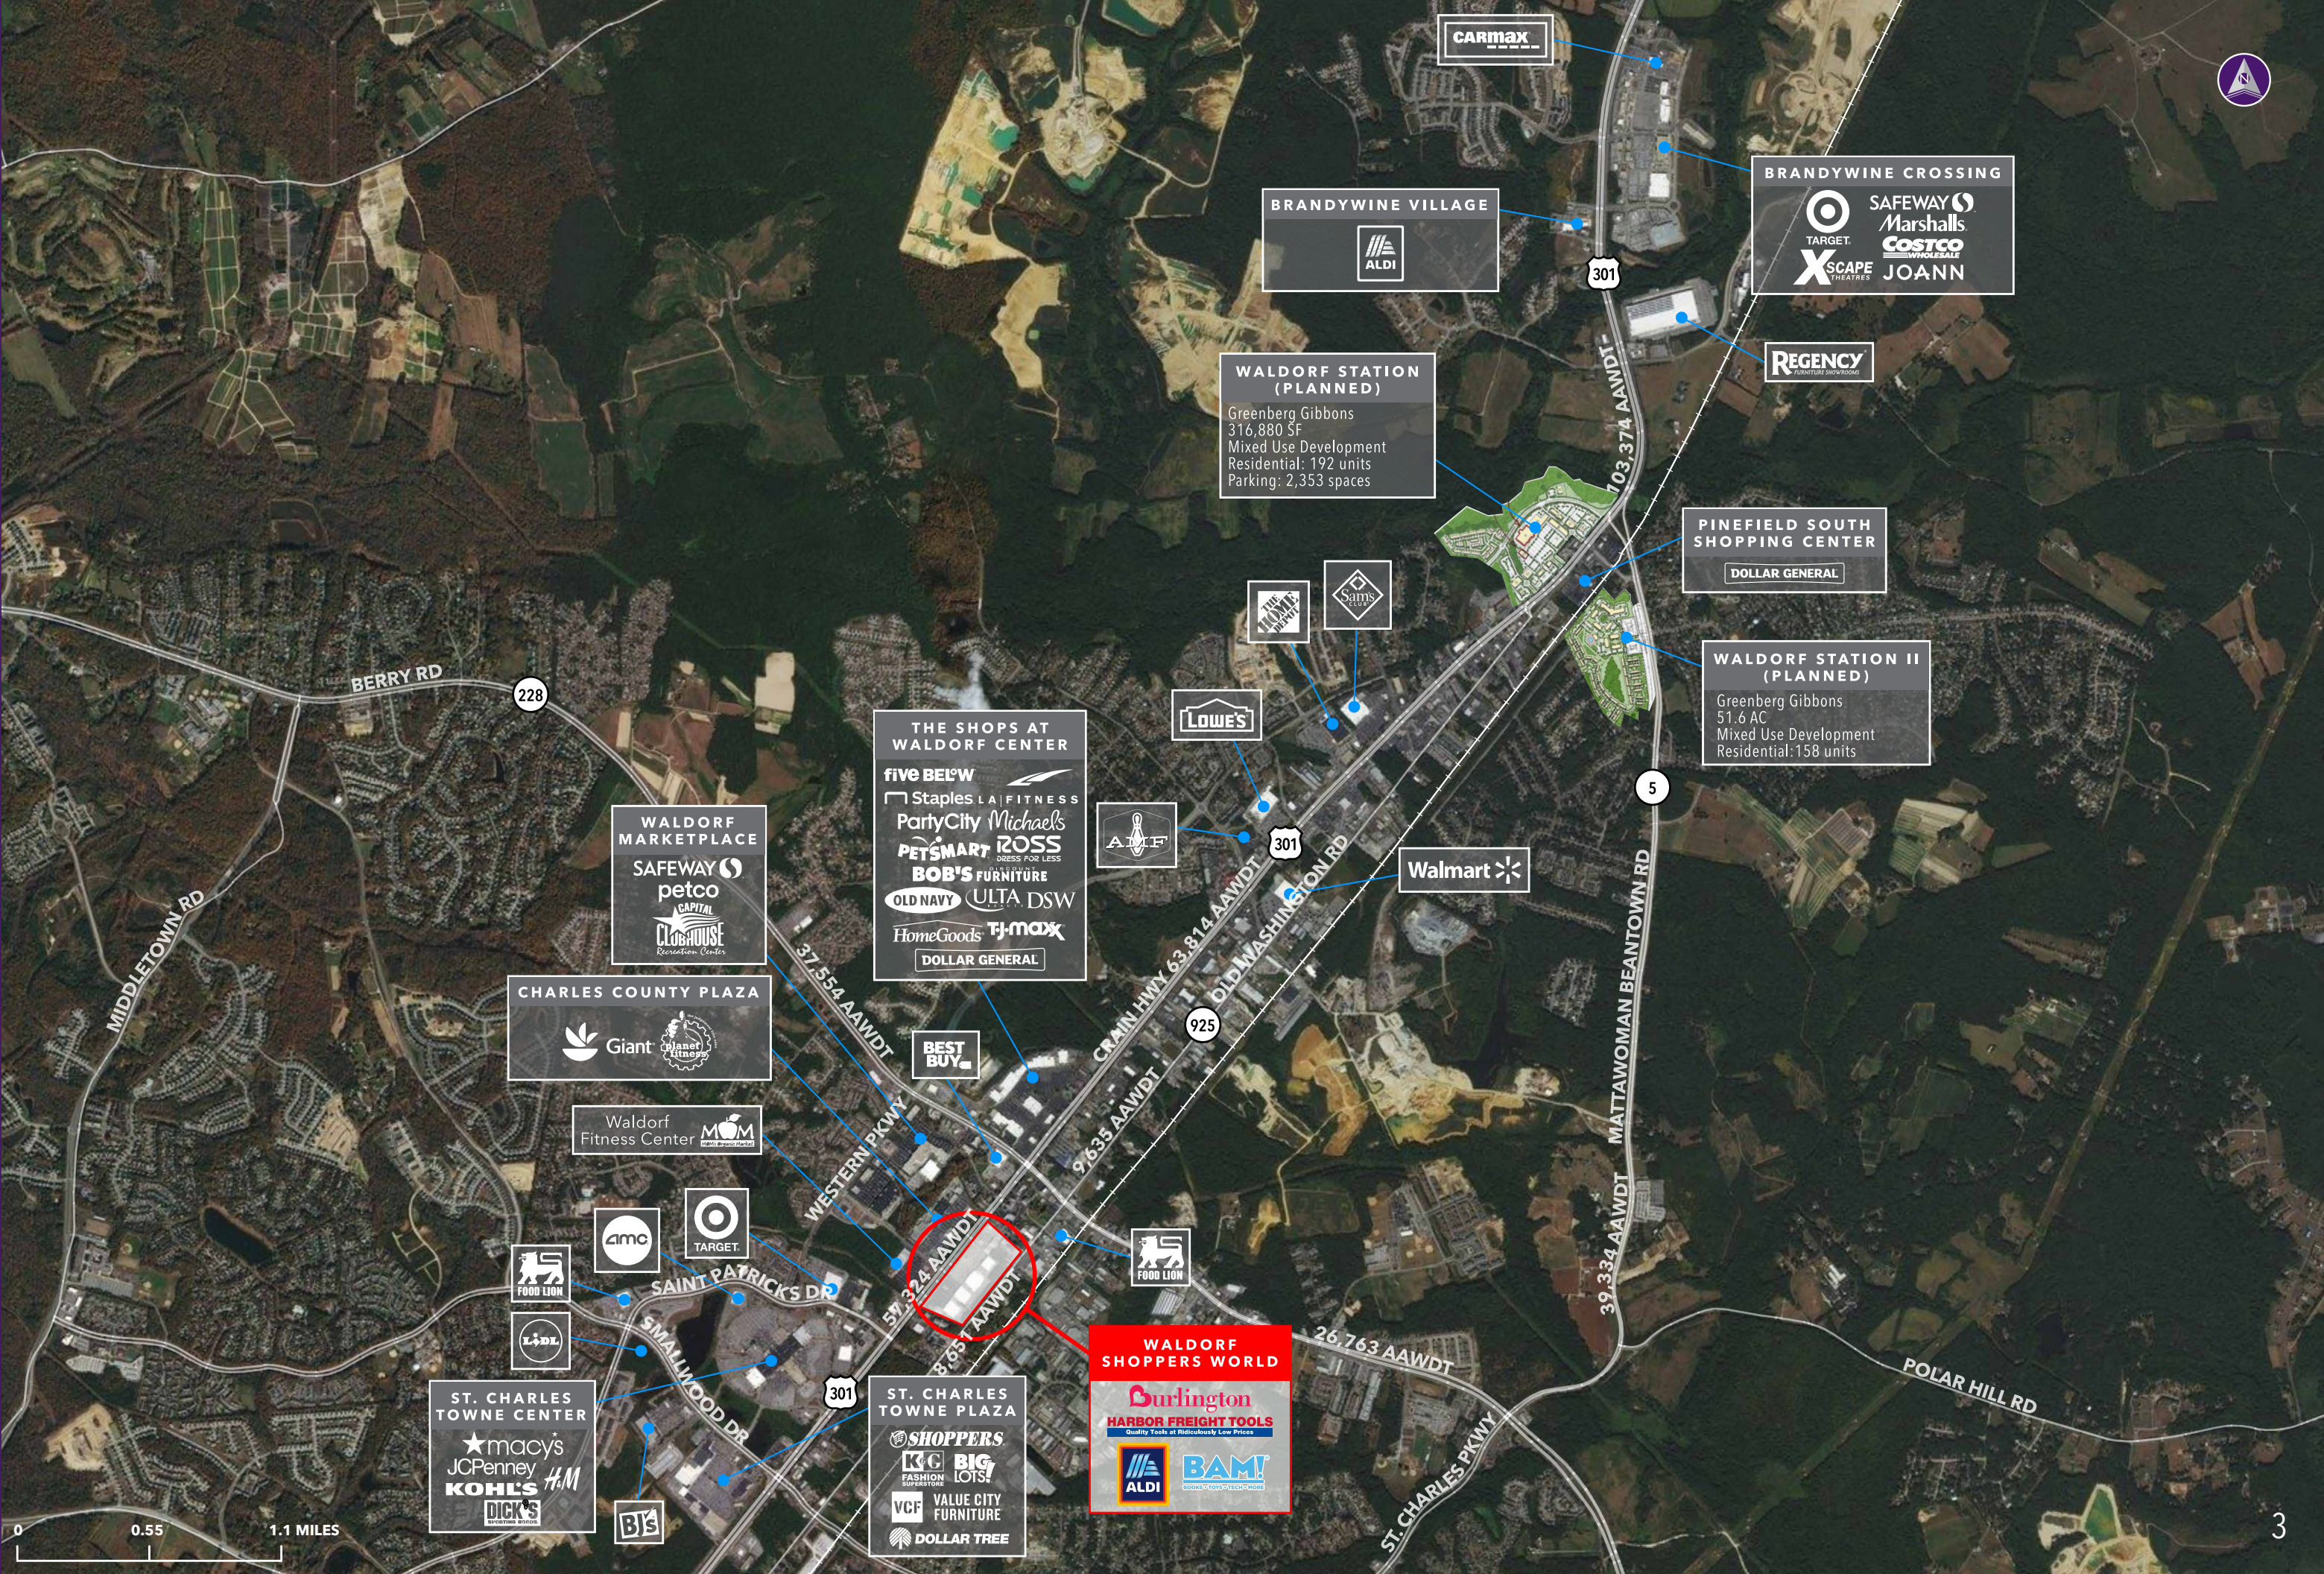

# PRIMARY MARKET AERIAL

CARMAX

BRANDYWINE VILLAGE  
ALDI

BRANDYWINE CROSSING  
TARGET, Safeway, Marshalls, XSCAPE THEATRES, Costco Wholesale, JOANN

REGENCY FURNITURE SHOWROOMS

WALDORF STATION (PLANNED)  
Greenberg Gibbons  
316,880 SF  
Mixed Use Development  
Residential: 192 units  
Parking: 2,353 spaces

PINEFIELD SOUTH SHOPPING CENTER  
DOLLAR GENERAL

WALDORF STATION II (PLANNED)  
Greenberg Gibbons  
51.6 AC  
Mixed Use Development  
Residential: 158 units

BERRY RD 228

MIDDLETOWN RD

WALDORF MARKETPLACE  
SAFeway, petco, CAPITAL CLUBHOUSE Recreation Centers

Waldorf Fitness Center MOM

WESTERN PKWY 37,554 AAWDT

BEST BUY

CRAIN HWY 63,814 AAWDT 925

925

AMC, TARGET, FOOD LION

SAINT PATRICK'S DR

57,324 AAWDT, 81,651 AAWDT

FOOD LION

ST. CHARLES TOWNE CENTER  
macy's, JCPenney, H&M, KOHL'S, DICK'S Sporting Goods

ST. CHARLES TOWNE PLAZA  
SHOPPERS FASHION, BIG LOTS!, VCF VALUE CITY FURNITURE, DOLLAR TREE

WALDORF SHOPPERS WORLD  
Burlington, HARBOR FREIGHT TOOLS, ALDI, BAM!