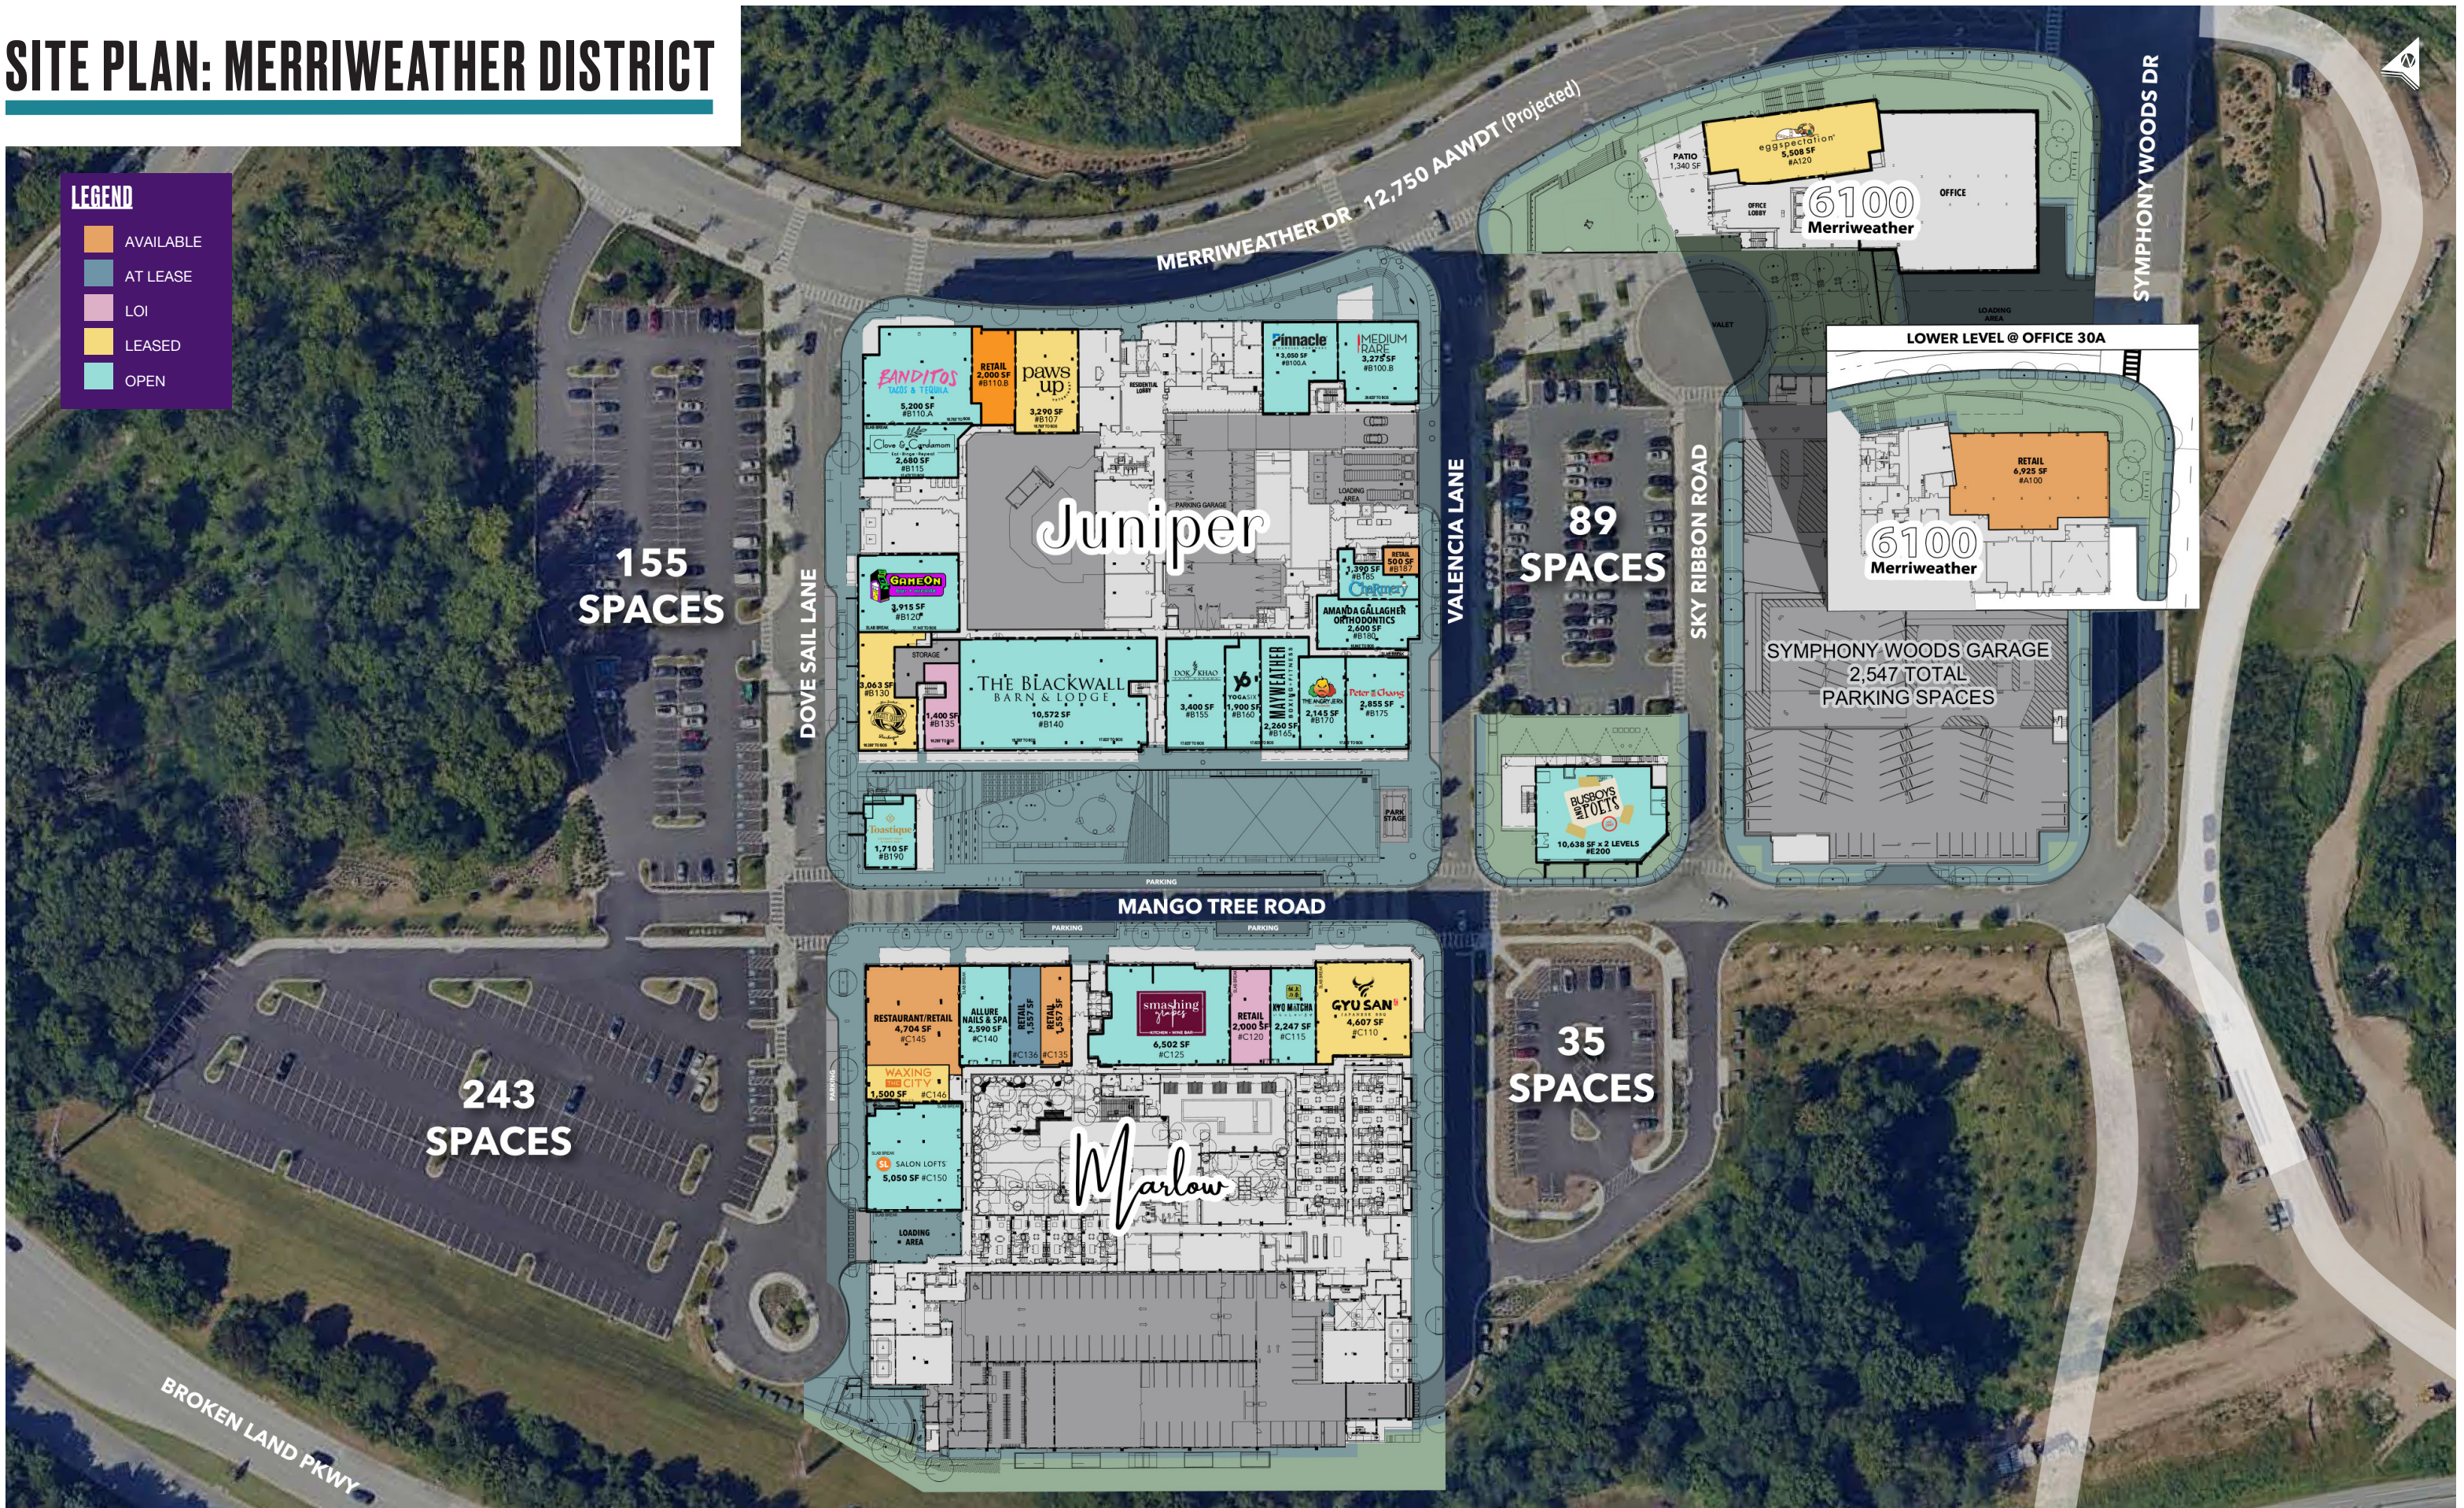

# SITE PLAN: MERRIWEATHER DISTRICT

## LEGEND

- AVAILABLE
- AT LEASE
- LOI
- LEASED
- OPEN

155  
SPACES

89  
SPACES

243  
SPACES

35  
SPACES

**LOWER LEVEL @ OFFICE 30A**

6100 Merriweather

RETAIL 6,925 SF #A100