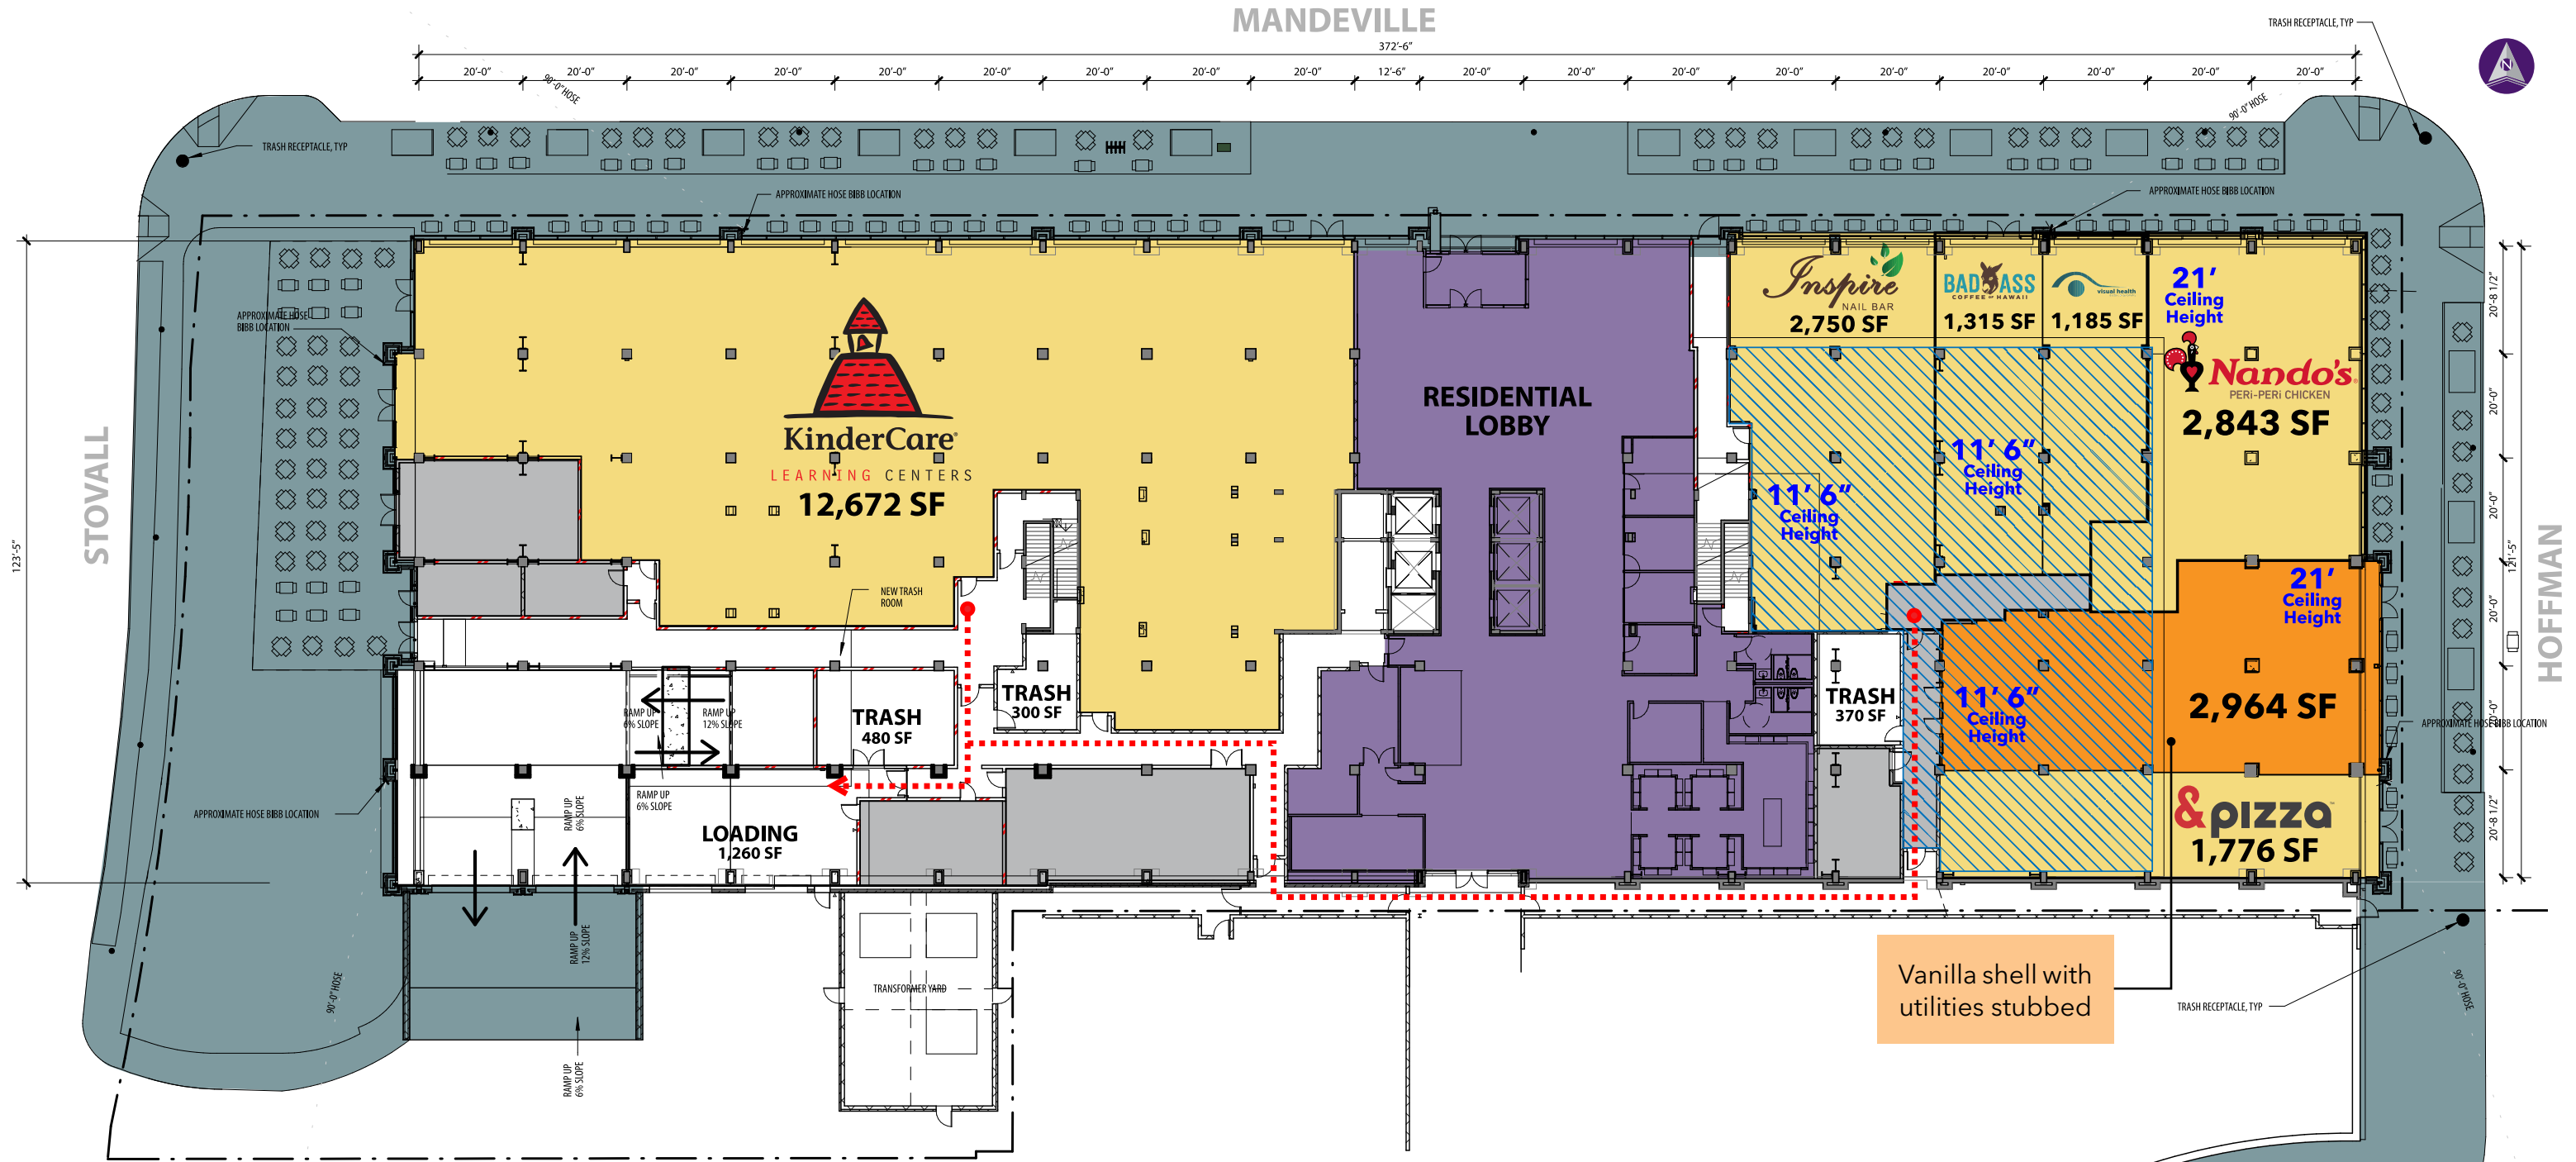

RETAIL SITE PLAN

- LEGEND**
- Available Spaces
 - At Lease
 - Leased
 - Residential Lobby
 - Hall/Common Area
 - Back of House
 - Loading Route

Vanilla shell with utilities stubbed