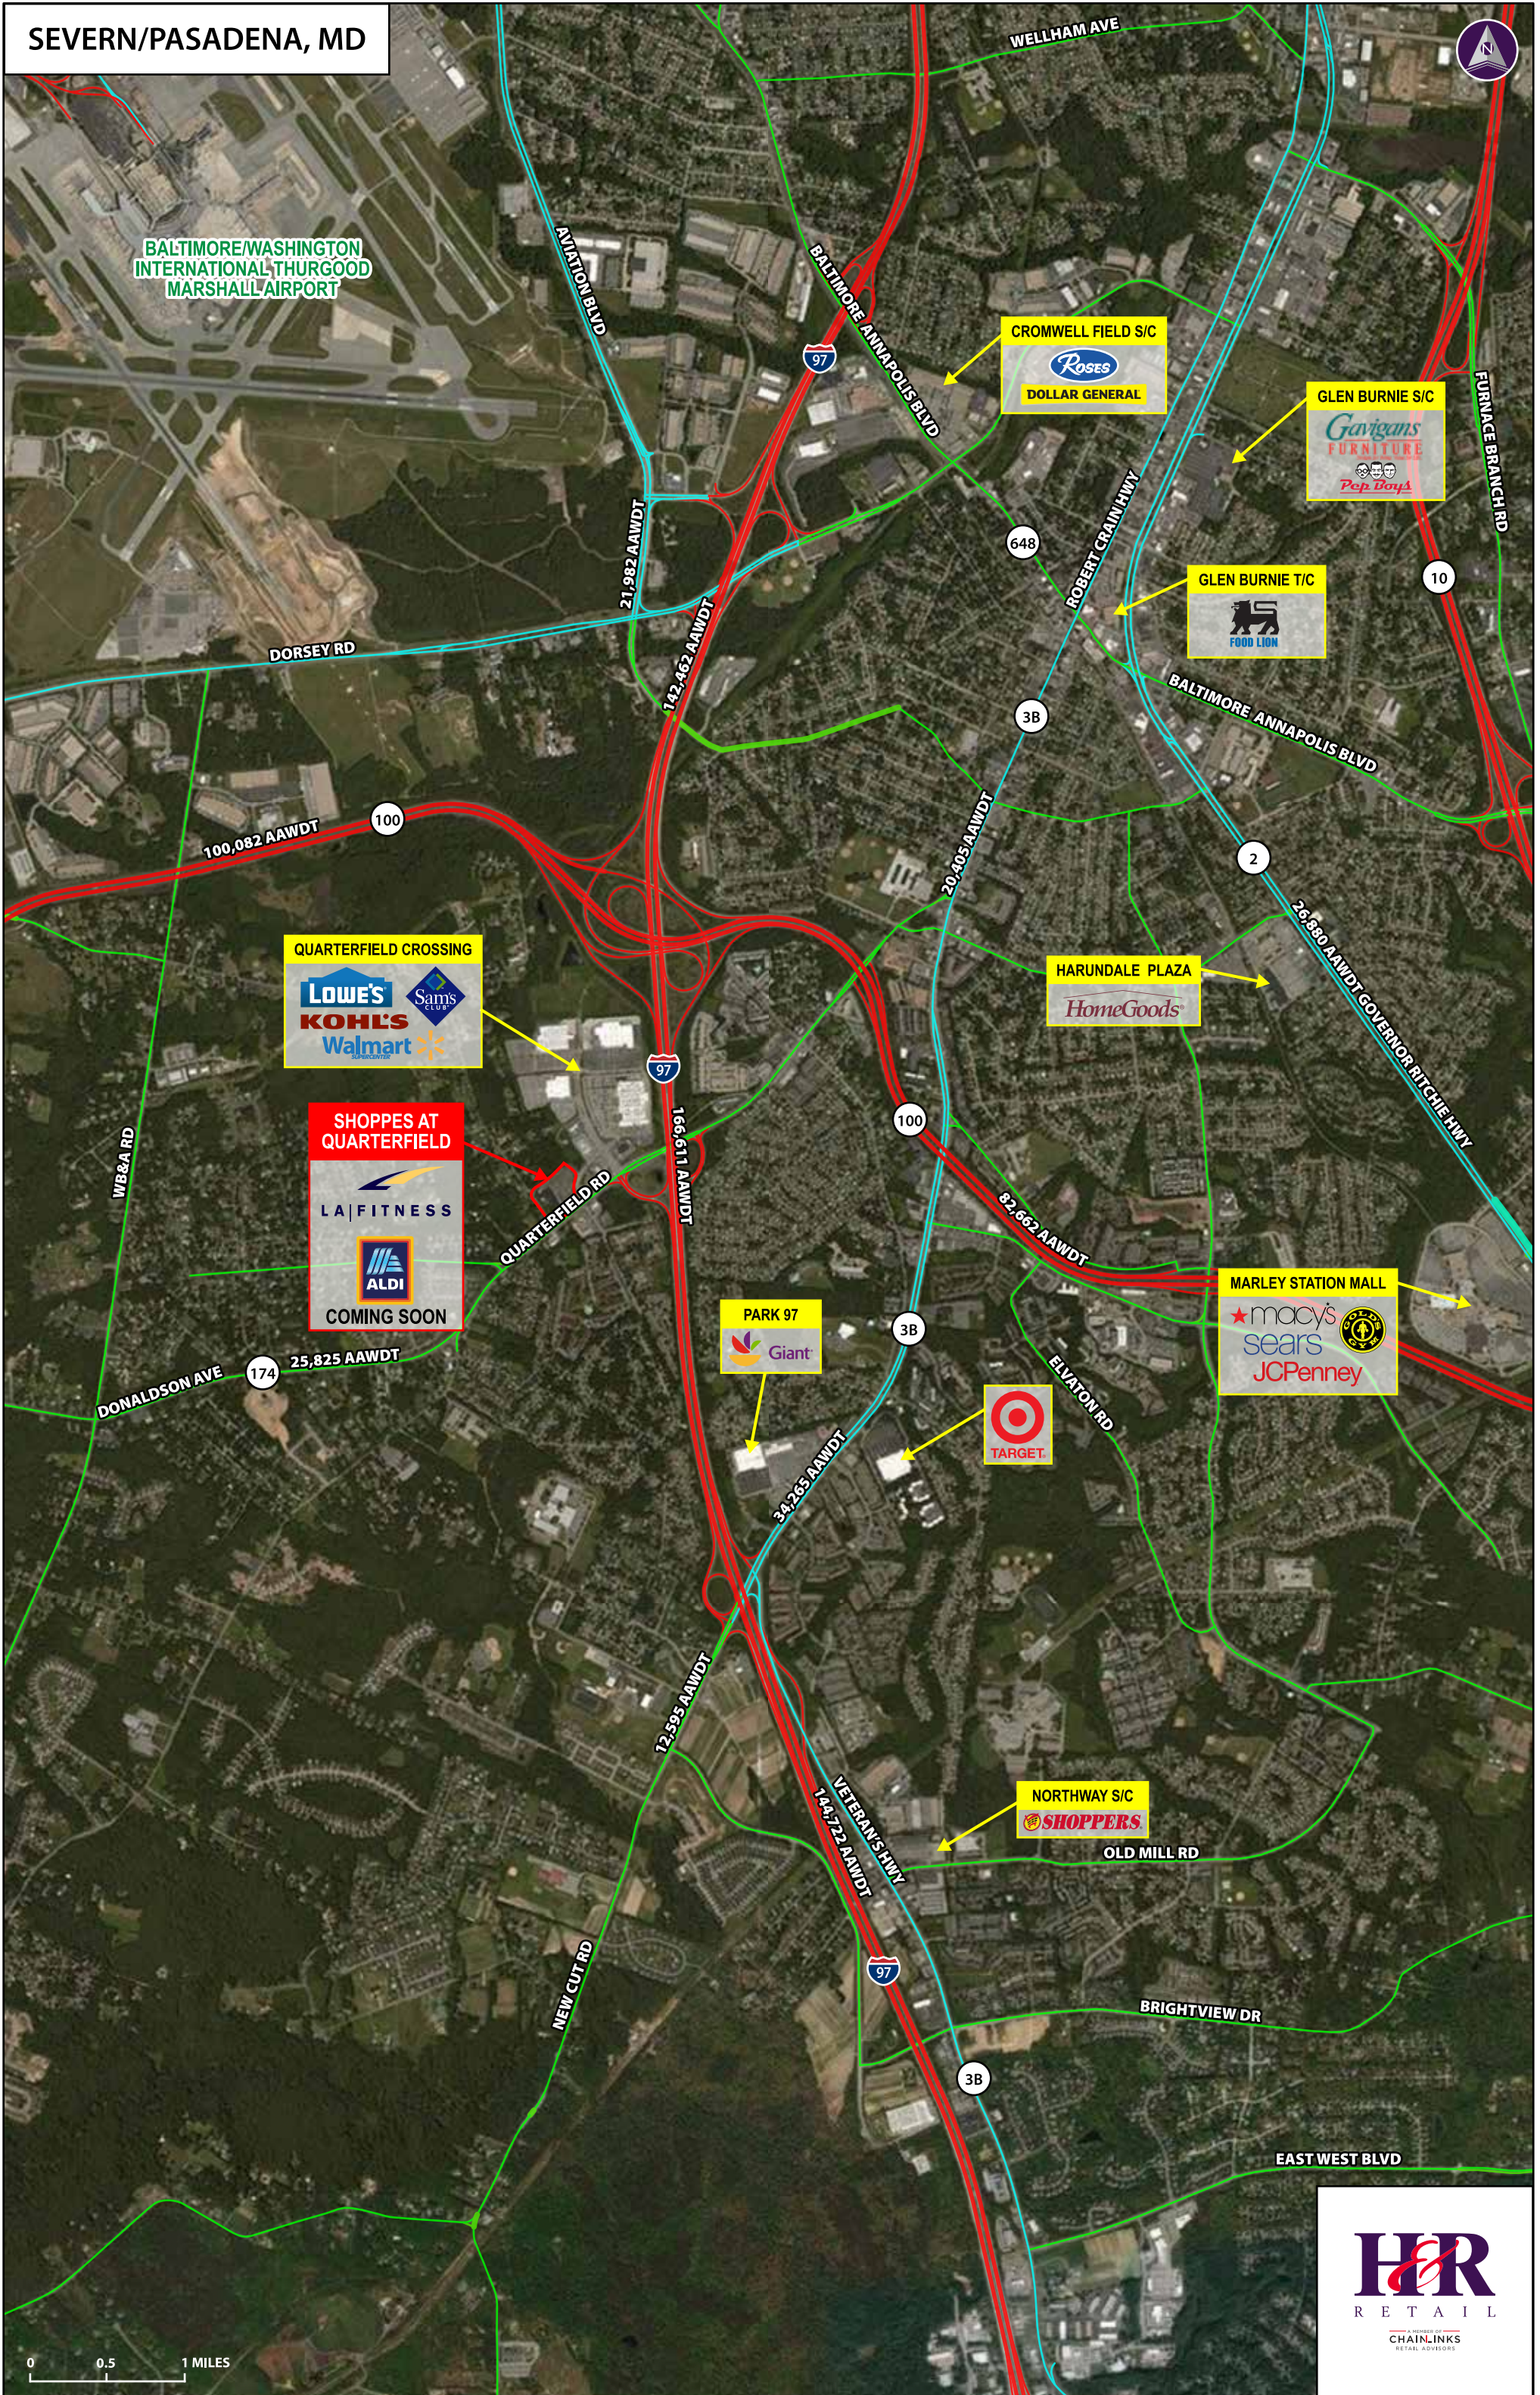

SEVERN/PASADENA, MD

BALTIMORE/WASHINGTON
INTERNATIONAL THURGOOD
MARSHALL AIRPORT

CROMWELL FIELD S/C
Roses
Dollar General

GLEN BURNIE S/C
Gavigans Furniture
Pop Toys

GLEN BURNIE T/C
Food Lion

QUARTERFIELD CROSSING
Lowe's
Kohl's
Walmart
Sam's Club

SHOPPES AT QUARTERFIELD
LA Fitness
ALDI
COMING SOON

HARUNDALE PLAZA
HomeGoods

MARLEY STATION MALL
Macy's
Sears
JCPenney

PARK 97
Giant

TARGET

NORTHWAY S/C
Shoppers

0 0.5 1 MILES