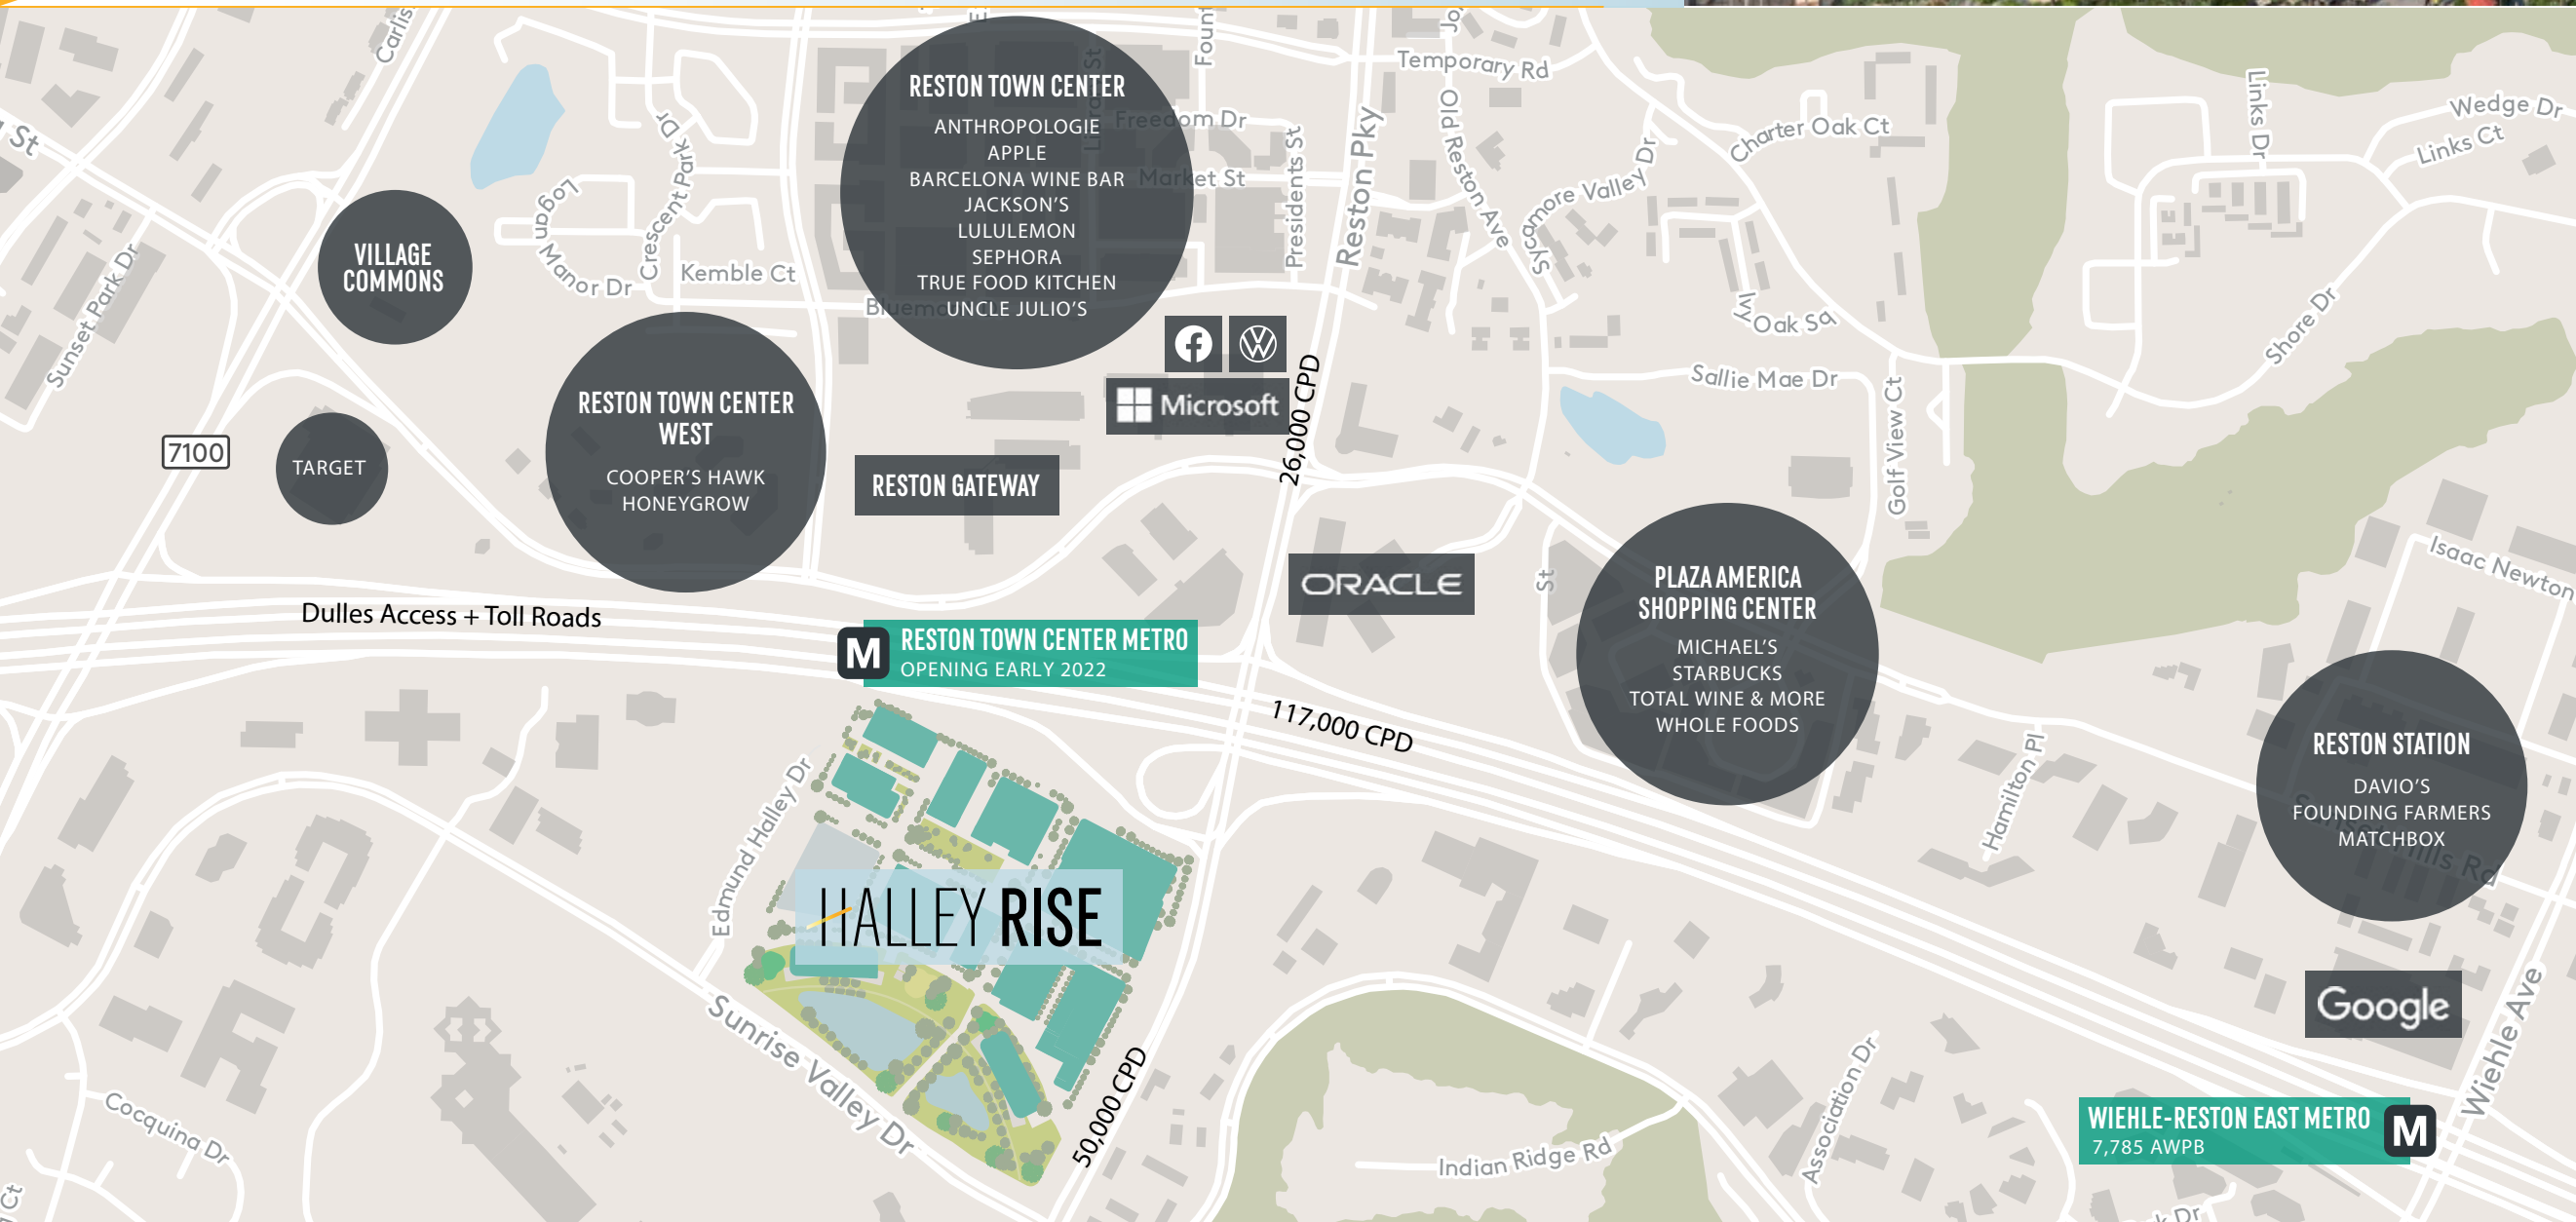

AN IMPRESSIVE ASCENT

A magnet for growth, Reston is home to game-changing new developments spurred by Metro's Silver Line expansion and a slate of innovators the likes of Facebook, Volkswagen, Microsoft, and Google. Touting a 4.7% population increase since 2010, Reston is poised for continued prosperity, and its 55 miles of paved pedestrian paths and trails satisfy a surging demand for outdoor recreation spaces. Contributing to the area's burgeoning attractions, Halley Rise epitomizes Reston's promise and momentum.