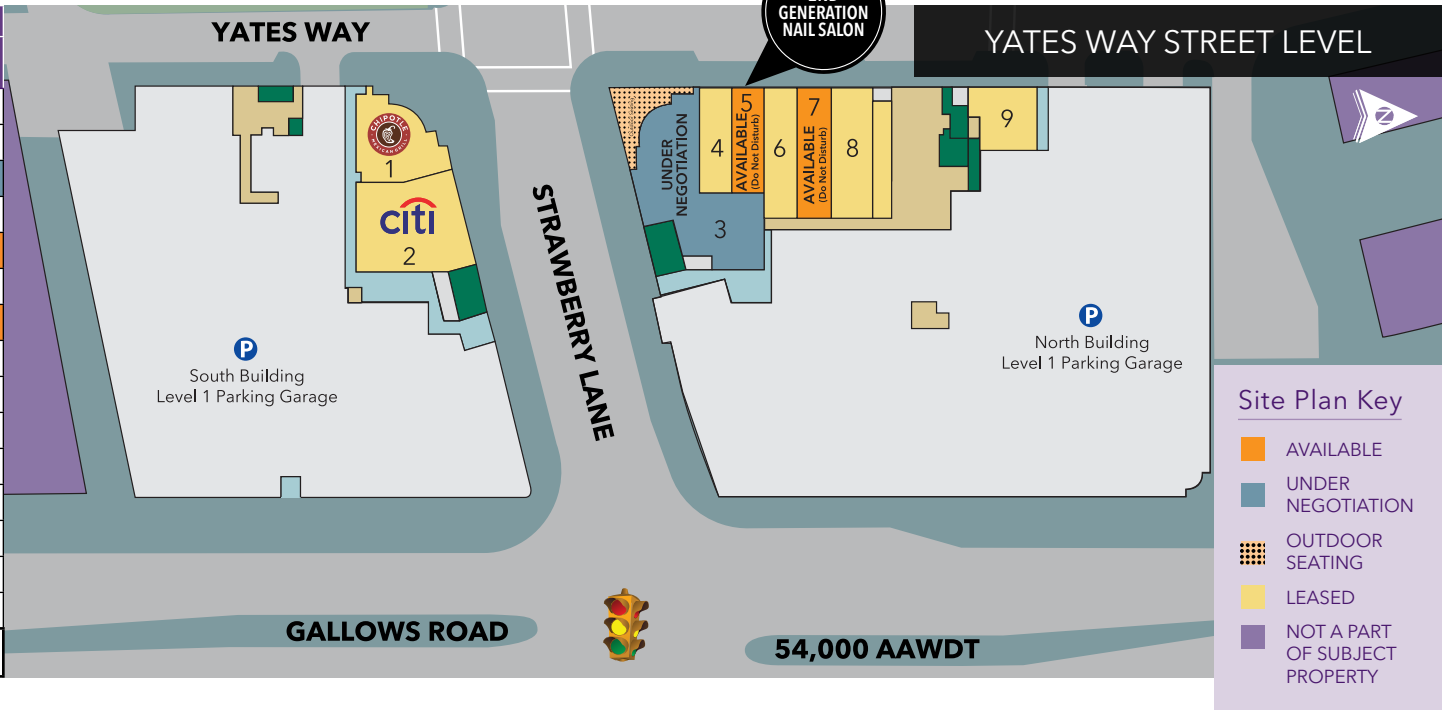

Space #	Tenant Name	GROSS FLOOR AREA (SF)	
		Yates Way Street Level	Gallows Road Street Level
1	Chipotle Mexican Grill	2,428	
2	Citibank	4,200	
3	UNDER NEGOTIATION	5,000	
4	Merrifield Tailor	955	
5	AVAILABLE (do not disturb)	990	
6	Tru Kabob Kitchen	2,260	
7	AVAILABLE (do not disturb)	1,215	
8	Pastry Expo	2,156	
9	Cold Stone Creamery	1,284	
10	Merrifield Smiles		2,330
11	FedEx		2,000
12	XSport Fitness		45,000
13	Ferguson		10,121
14	Panera Bread		4,989
SUBTOTAL		20,488	64,440
TOTAL			84,928

Site Plan Key

- AVAILABLE
- UNDER NEGOTIATION
- OUTDOOR SEATING
- LEASED
- NOT A PART OF SUBJECT PROPERTY