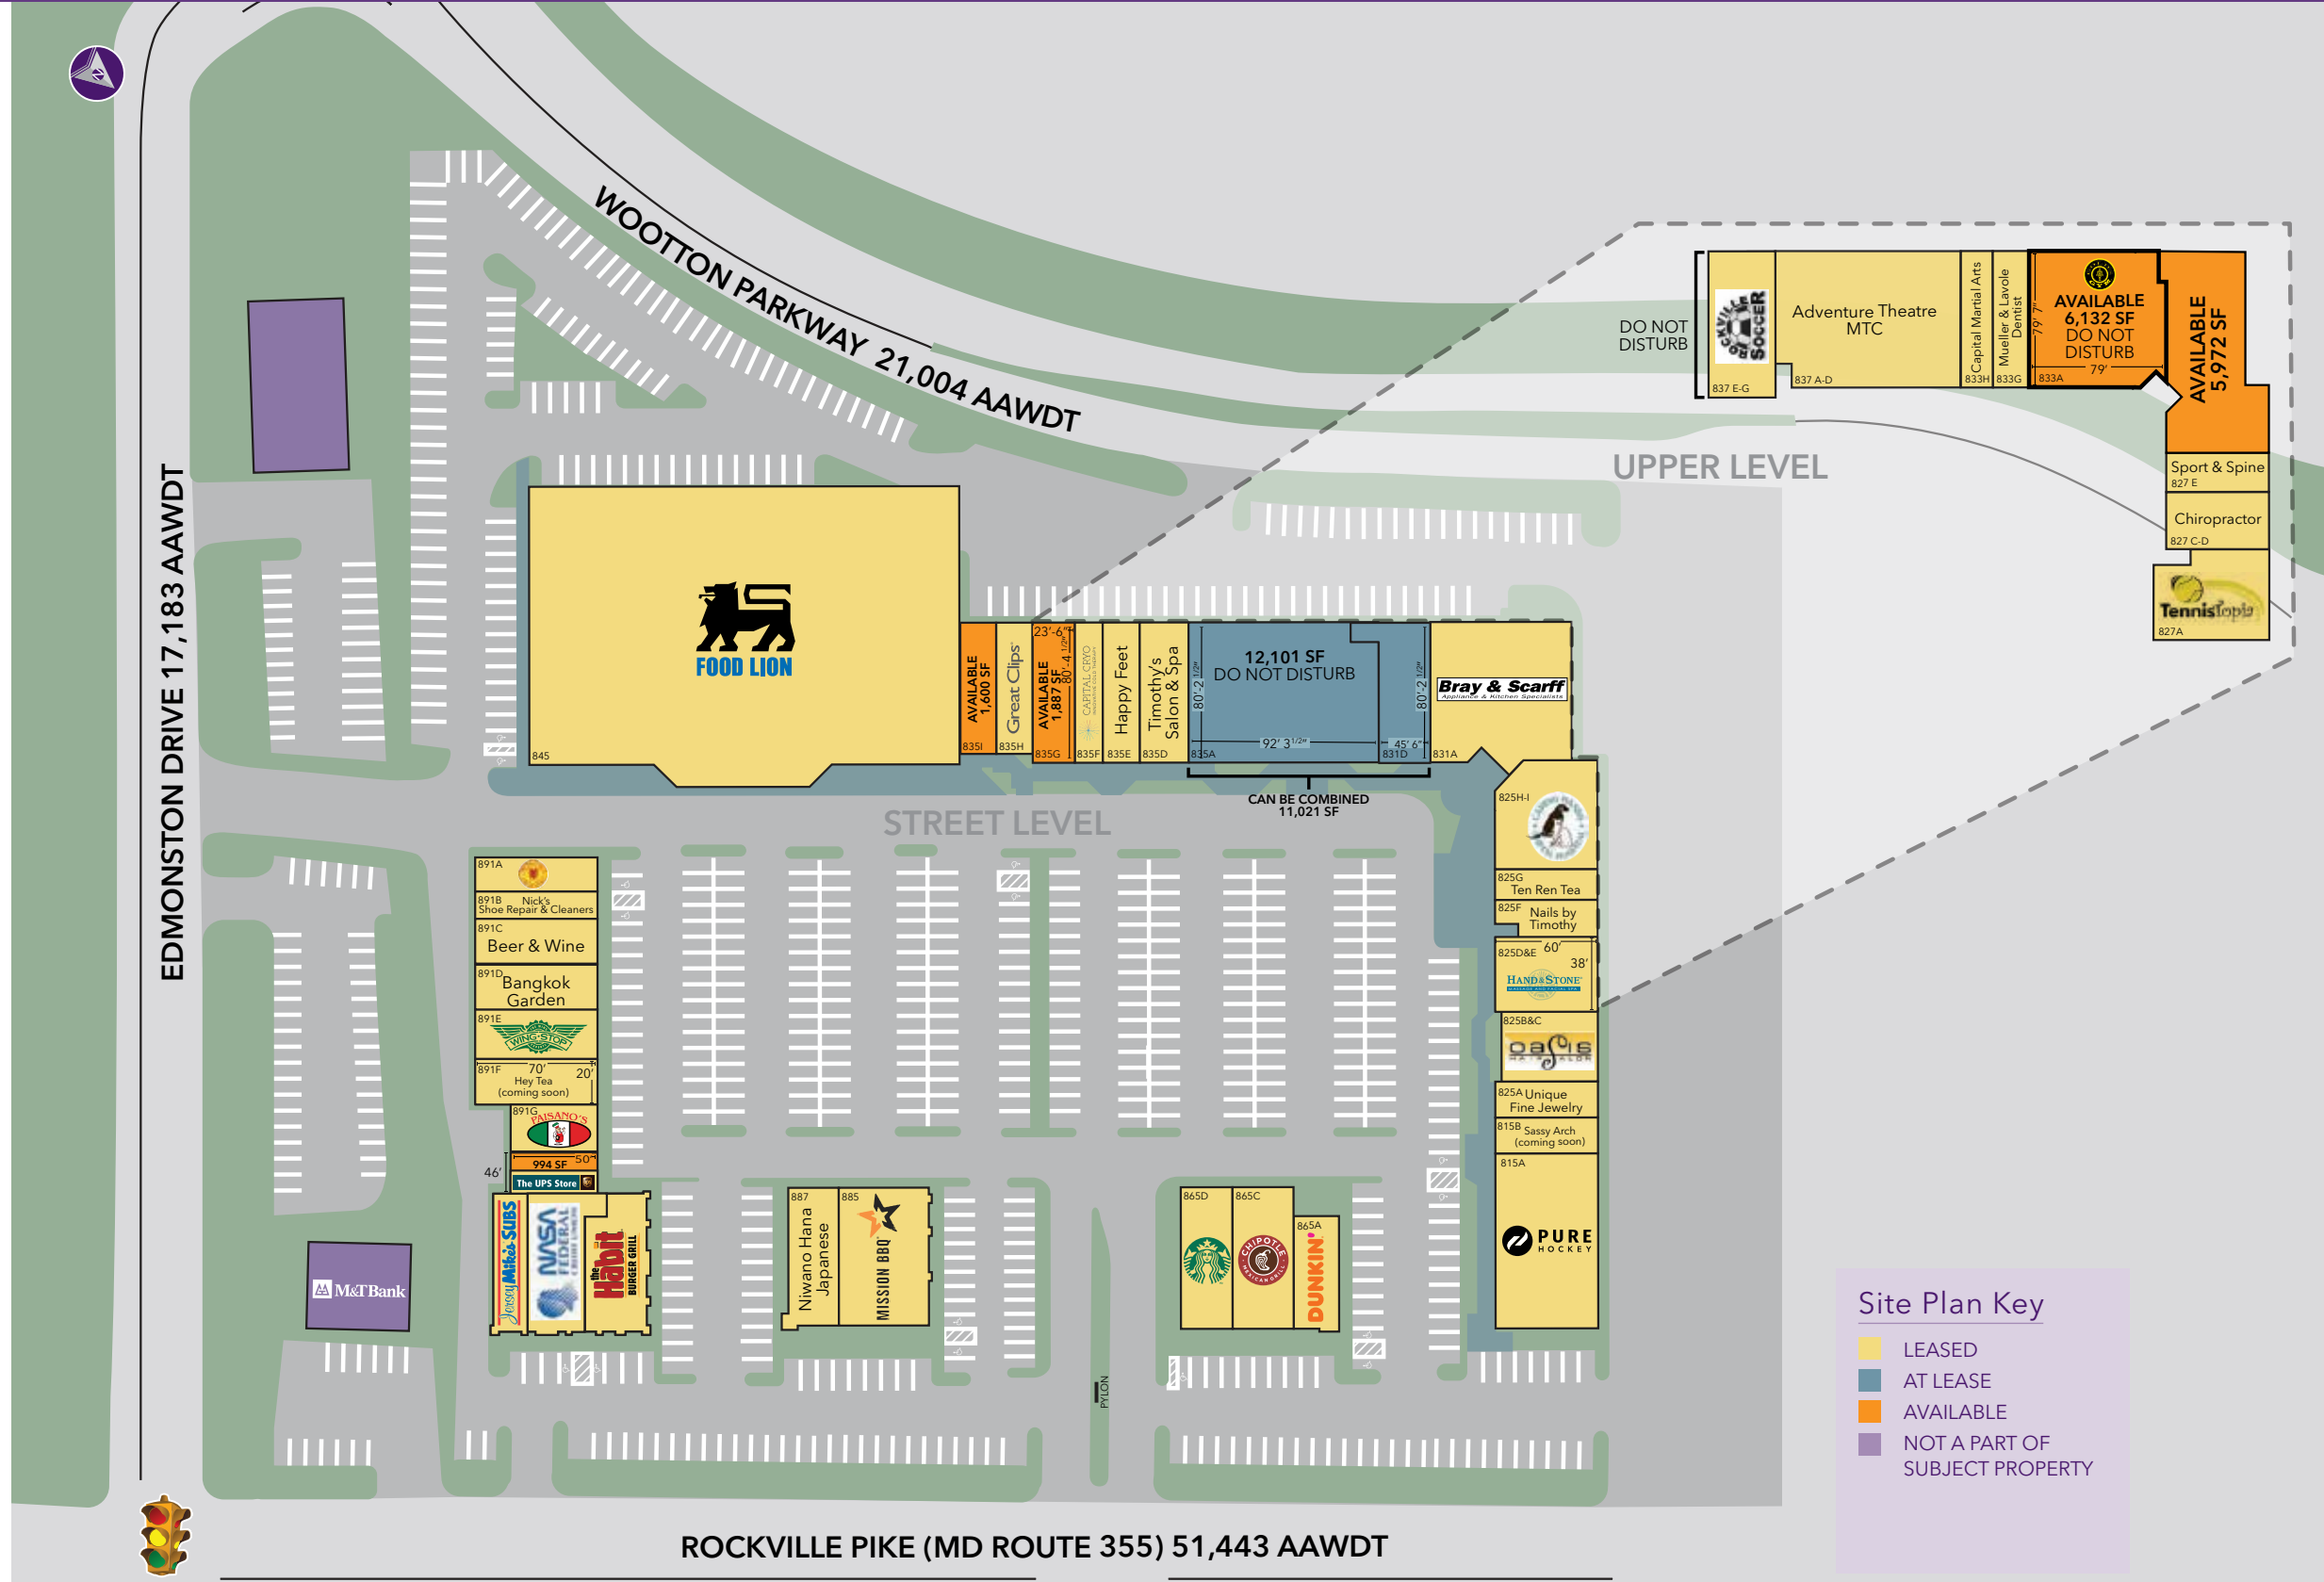

WINTERGREEN PLAZA ■ ROCKVILLE, MD

Site Plan Key

- LEASED
- AT LEASE
- AVAILABLE
- NOT A PART OF SUBJECT PROPERTY