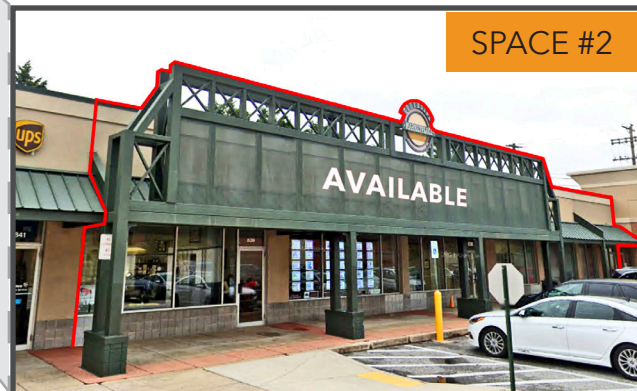

SOUTHSIDE MARKETPLACE ■ BALTIMORE, MD

#	TENANTS	AREA (SF)
1	Usha Salon & Day Spa	1,800
2	AVAILABLE	6,600
3	The UPS Store	1,200
4	Buffalo Wild Wings To Go	1,500
5	Subway	1,500
6	Kumari Restaurant	1,500
7	Dirty Dough Cookies	900
8	Smoothie King	1,200
9	VaporFi	920
10	Giant	44,264
11	Dollar Tree	8,400
16	Quickway Japanese Hibachi	2,400
17	ATI Physical Therapy	2,450
18	GNC	1,330
19	Inspire Nails	2,800
20	Wells Fargo	2,800
21	Sparkling Charms Dental Studio	3,206
22	AVAILABLE	1,386
23	H&R Block	1,449
24	Southside Diner	1,701
25	Advanced Auto Parts	6,900
26	Five Below	9,200
27A	Phenix Salon Suites (Do not disturb)	4,000
27B	Sherwin Williams	3,000
28	Ledo Pizza (Do not disturb)	2,480
29	Goodyear Auto Service	5,760
30	Starbucks	1,750
31	Chipotle	2,750
NAP	McDonald's	0
SP	Sprinkler Room	0
TOTAL		125,146