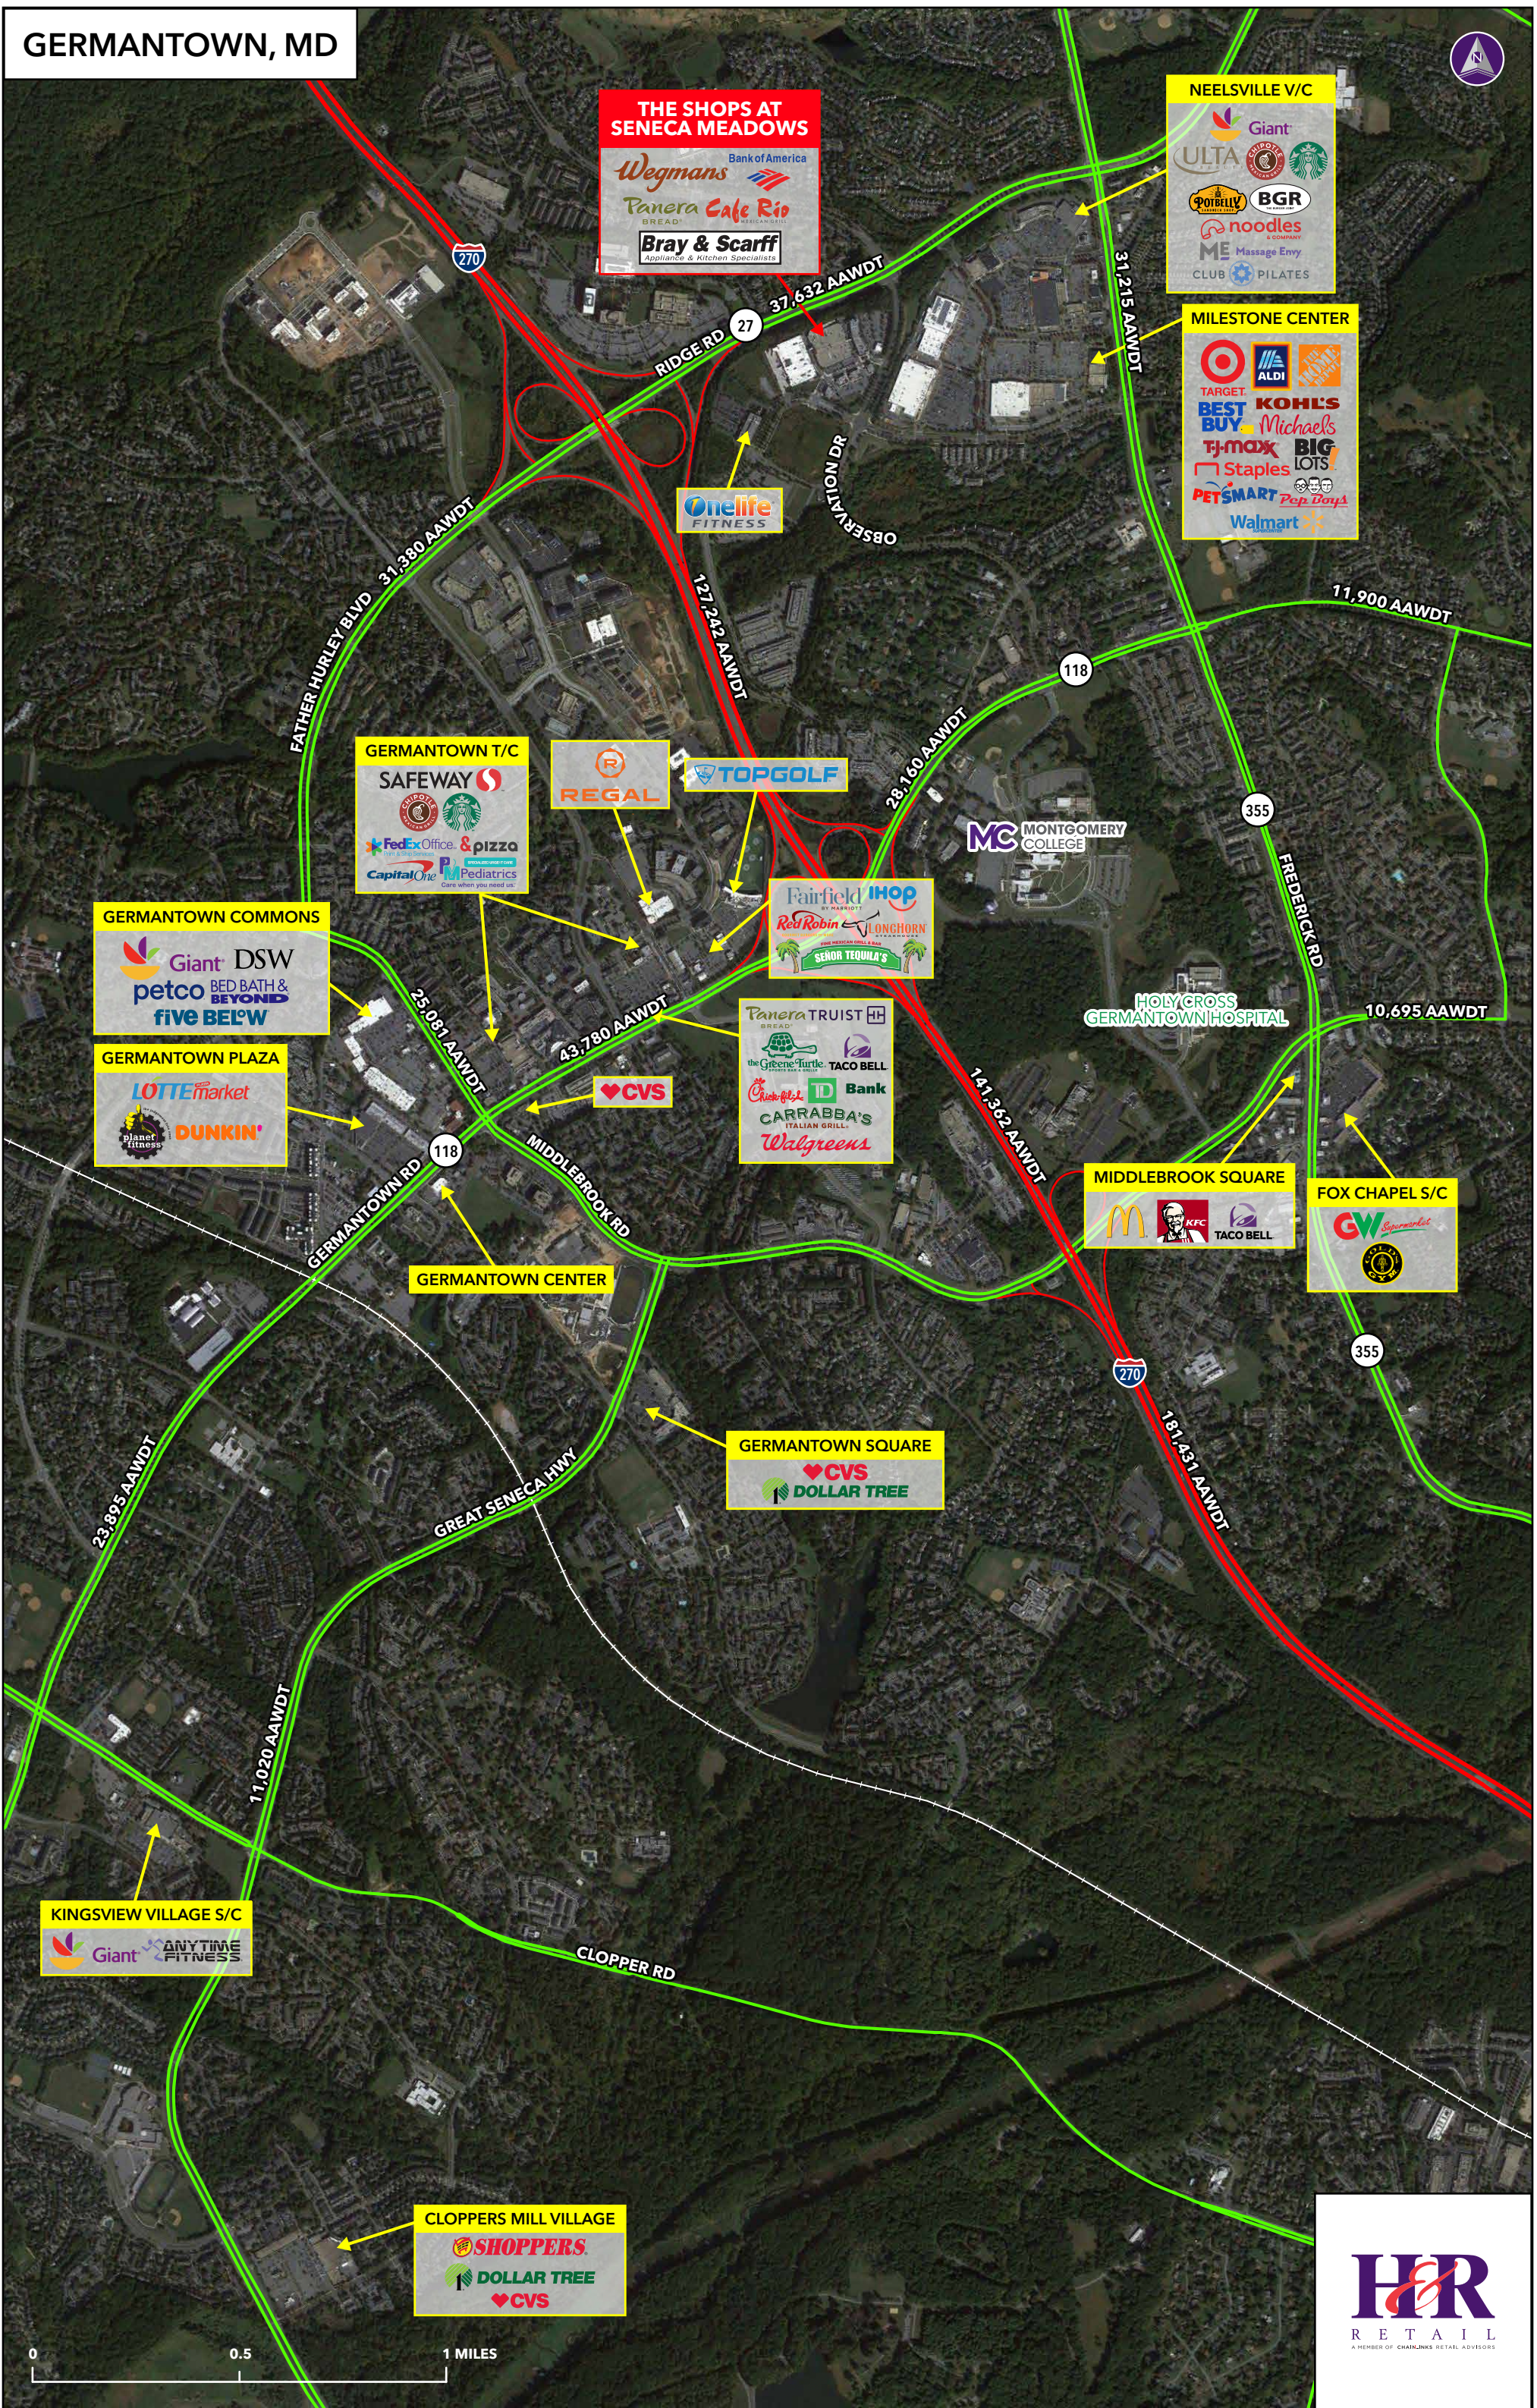

GERMANTOWN, MD

THE SHOPS AT SENECA MEADOWS

- Wegmans
- Bank of America
- Panera Cafe Rio
- Bray & Scarff

NEELSVILLE V/C

- Giant
- ULTA
- Starbucks
- POTBELLY
- BGR
- noodles
- ME Massage Envy
- CLUB PILATES

MILESTONE CENTER

- Target
- ALDI
- KOHL'S
- BEST BUY
- Michaels
- TJ-maxx
- BIG LOTS
- Staples
- PETSMART
- Walmart

GERMANTOWN T/C

- SAFeway
- Starbucks
- FedEx Office & pizza
- Capital One
- Pediatrics

REGAL

TOPGOLF

Fairfield IHOP

- Red Robin
- LONGHORN
- SEÑOR TEQUILA'S

MC MONTGOMERY COLLEGE

GERMANTOWN COMMONS

- Giant
- DSW
- petco
- BED BATH & BEYOND
- FIVE BELOW

GERMANTOWN PLAZA

- LOTTE Market
- planet fitness
- DUNKIN'

Panera TRUIST

- the Green Turtle
- TACO BELL
- Chick-fil-A
- TD Bank
- CARRABBA'S
- Walgreens

HOLY CROSS GERMANTOWN HOSPITAL

CVS

MIDDLEBROOK SQUARE

- McDonald's
- KFC
- TACO BELL

FOX CHAPEL S/C

- GW Supermarket

GERMANTOWN CENTER

GERMANTOWN SQUARE

- CVS
- DOLLAR TREE

KINGSVIEW VILLAGE S/C

- Giant
- ANYTIME FITNESS

CLOPPERS MILL VILLAGE

- SHOPPERS
- DOLLAR TREE
- CVS