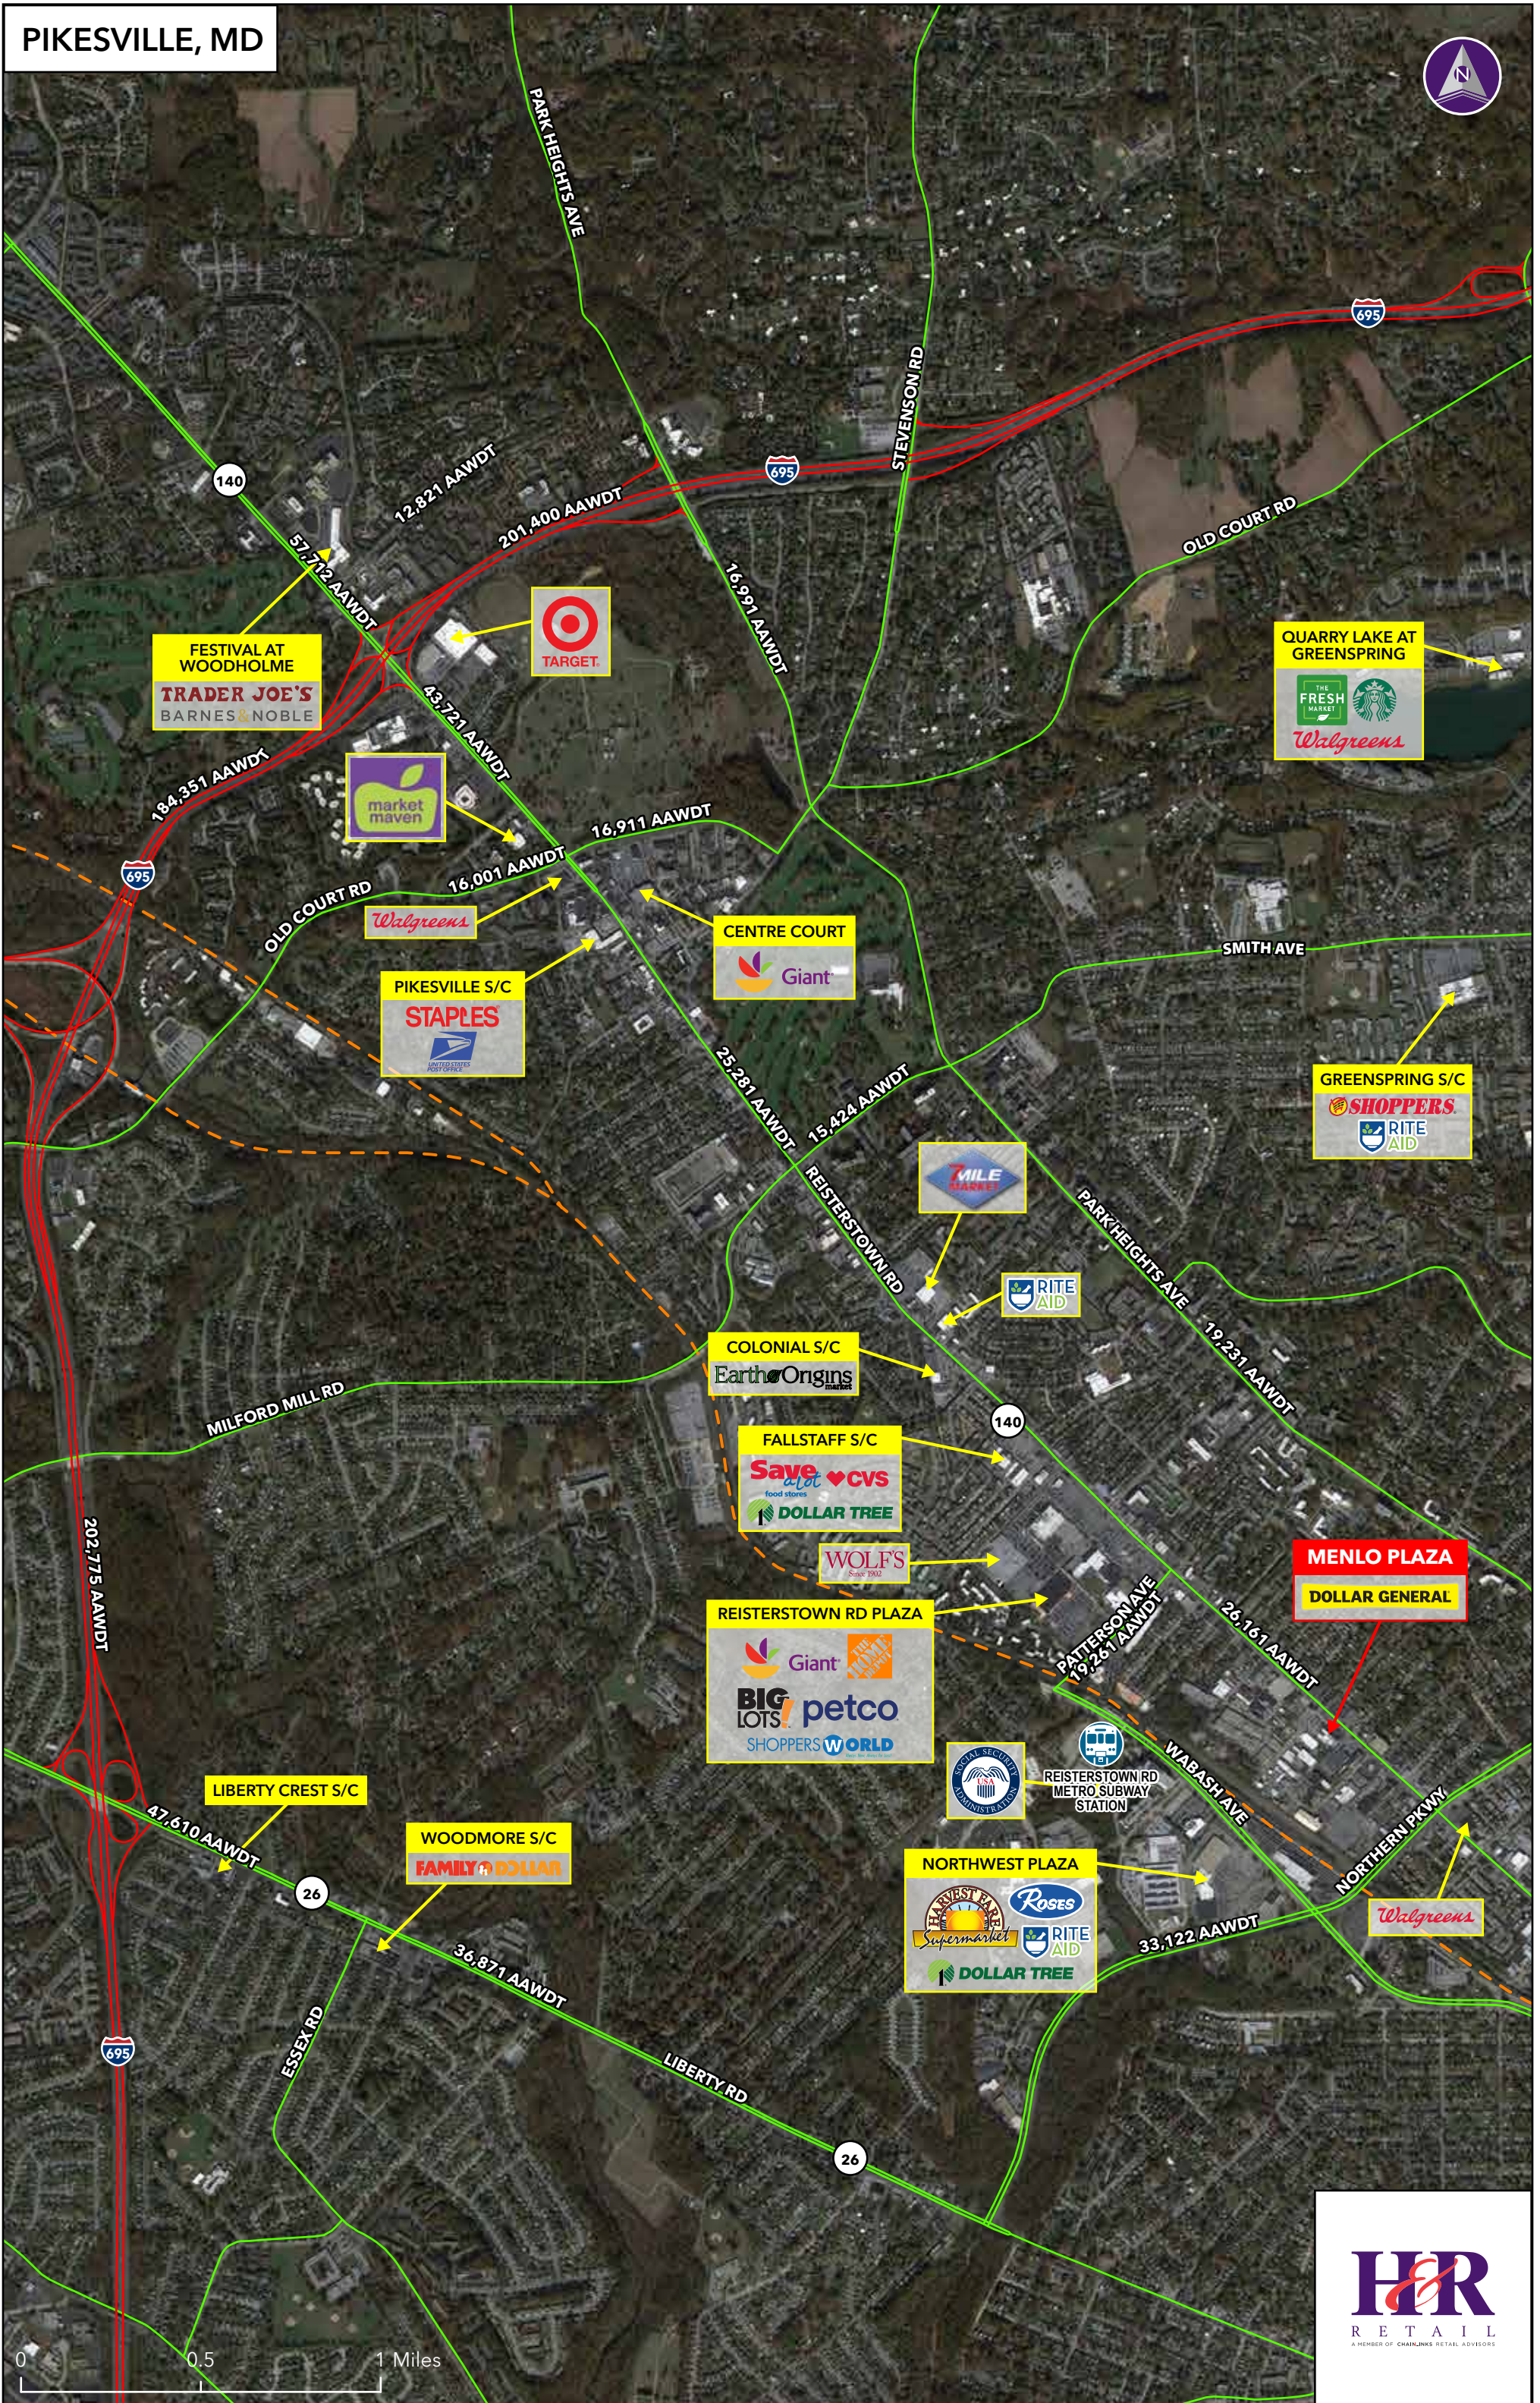

PIKESVILLE, MD

QUARRY LAKE AT GREENSPRING

FESTIVAL AT WOODHOLME

PIKESVILLE S/C

CENTRE COURT

GREENSPRING S/C

COLONIAL S/C

FALLSTAFF S/C

REISTERSTOWN RD PLAZA

MENLO PLAZA

LIBERTY CREST S/C

WOODMORE S/C

NORTHWEST PLAZA