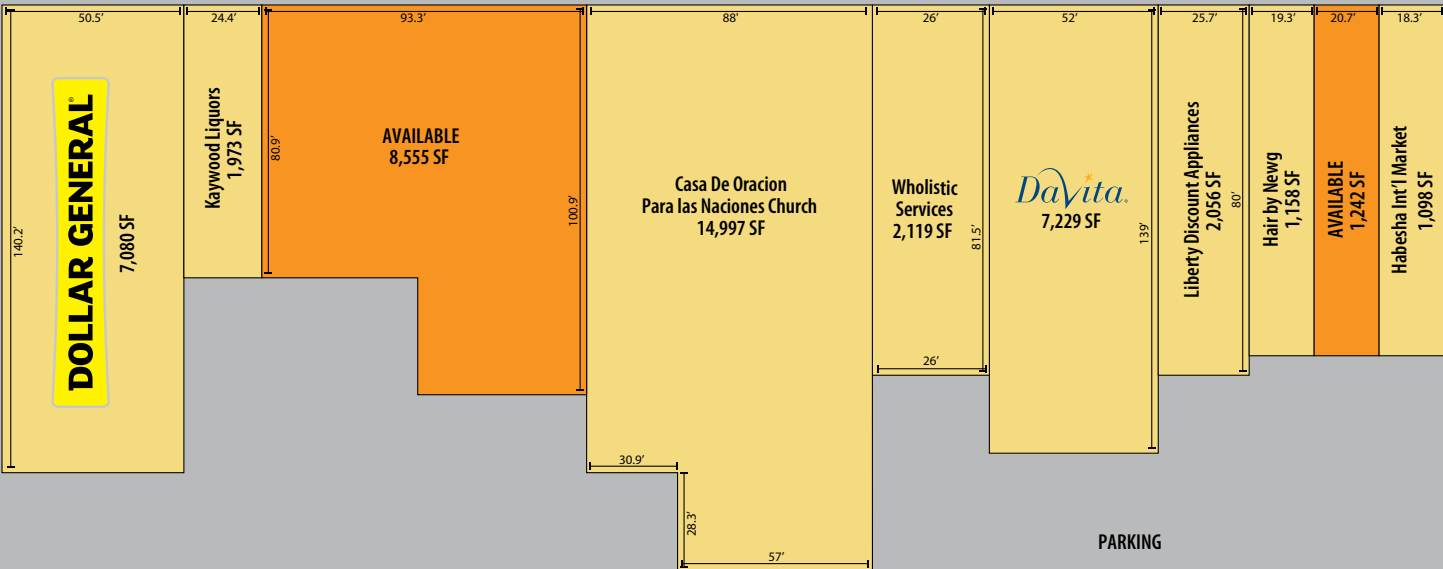

13,732 AADT EASTERN AVENUE, NE

22ND AVENUE

VARNUM STREET

RUSSELL AVENUE

**Site Plan Key**

- Available
- Leased