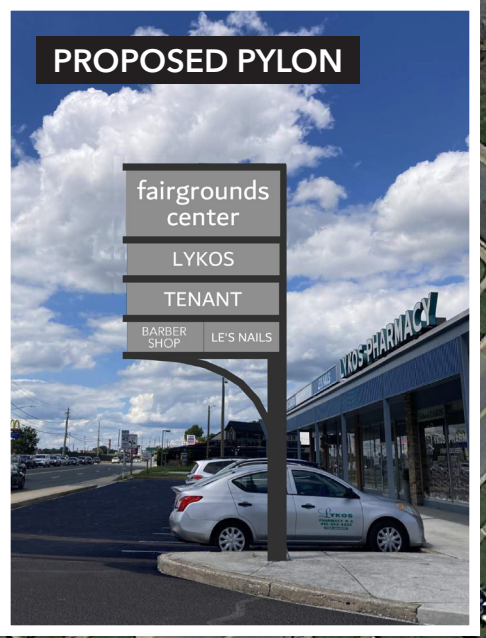

GERARD AVENUE

YORK ROAD 33,043 AAWDT

PYLON

W TIMONIUM ROAD 29,413 AAWDT

E TIMONIUM ROAD

HAMMEN AVENUE

TIMONIUM CROSSING

50 FEET

AVAILABLE
1,400 SF

Barber Shop

Athens Cleaners

AVAILABLE
1,088 SF

Le's Nails

Lykos Pharmacy

ROYAL FARMS