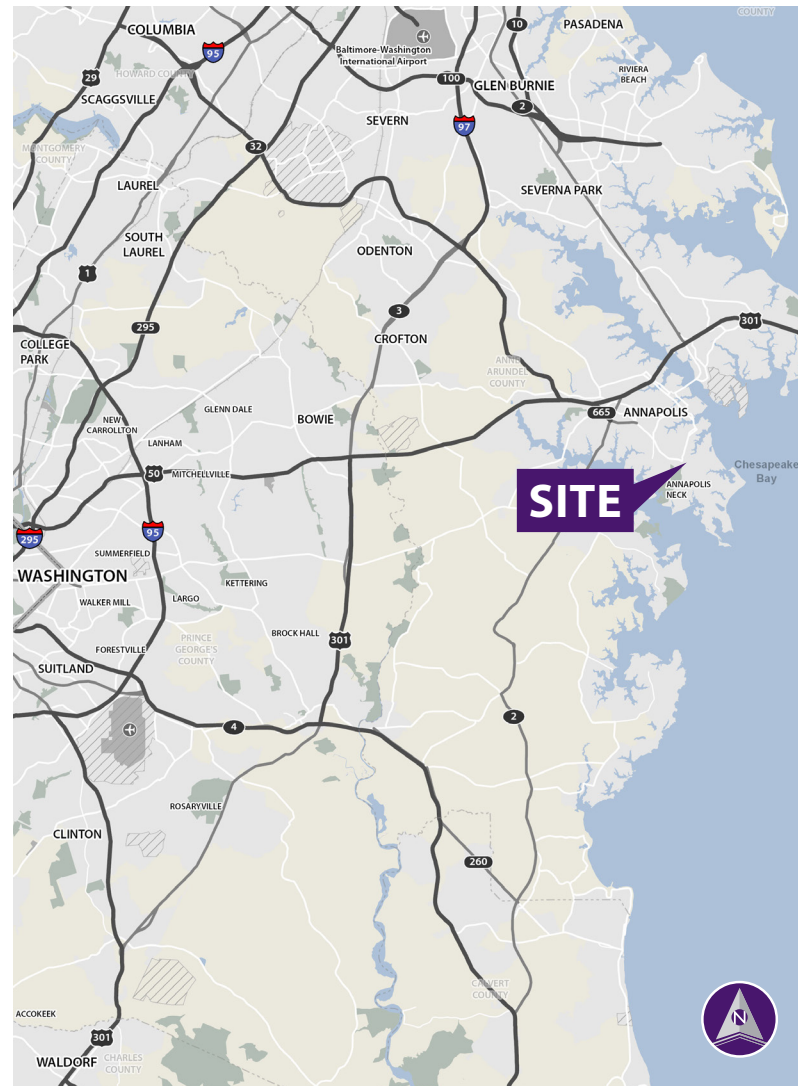

BAY FOREST CENTER ■ ANNAPOLIS, MD

Site Plan Key

- LEASED
- AVAILABLE