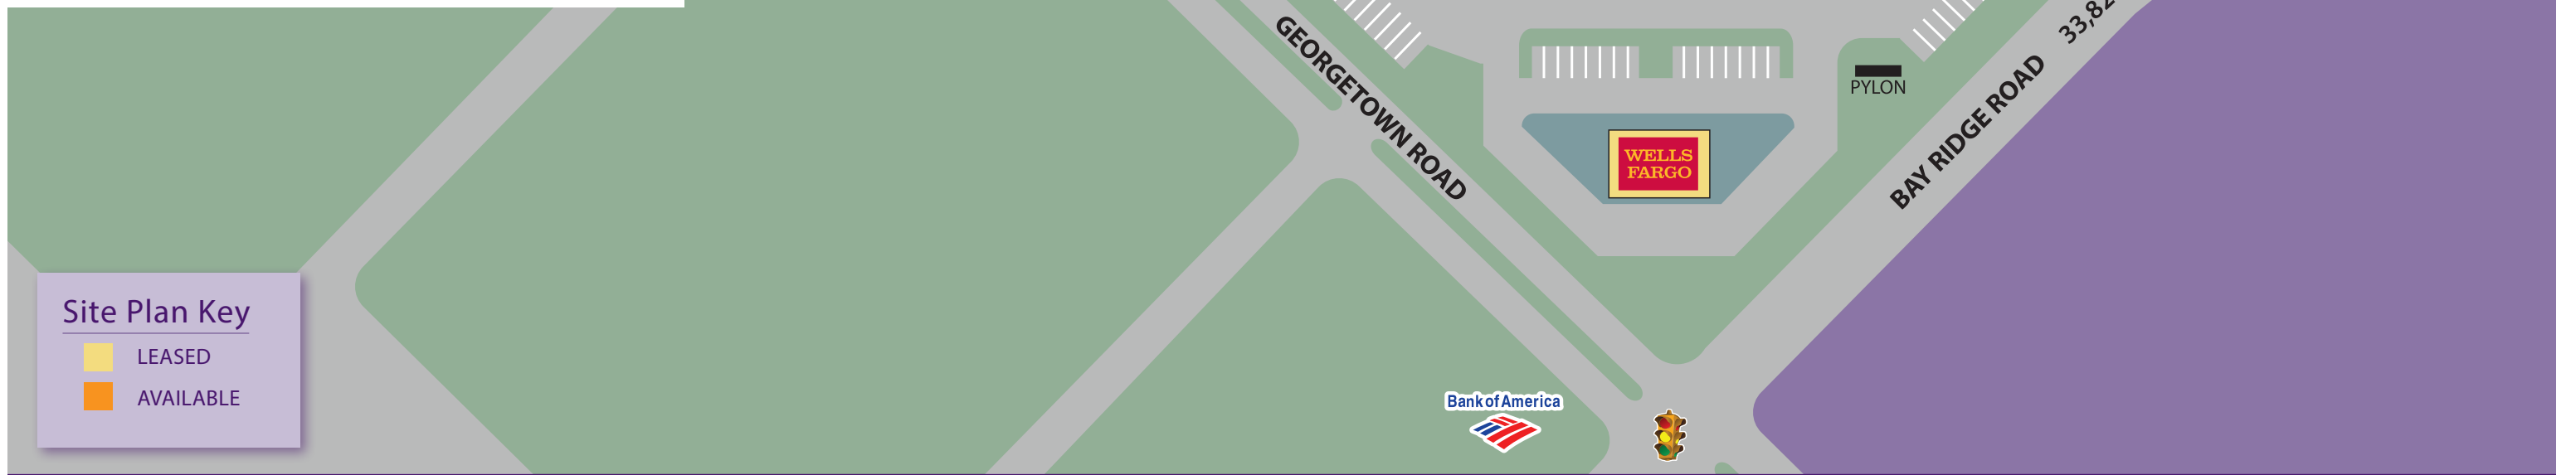

BAY FOREST CENTER ■ ANNAPOLIS, MD

Site Plan Key

- LEASED
- AVAILABLE