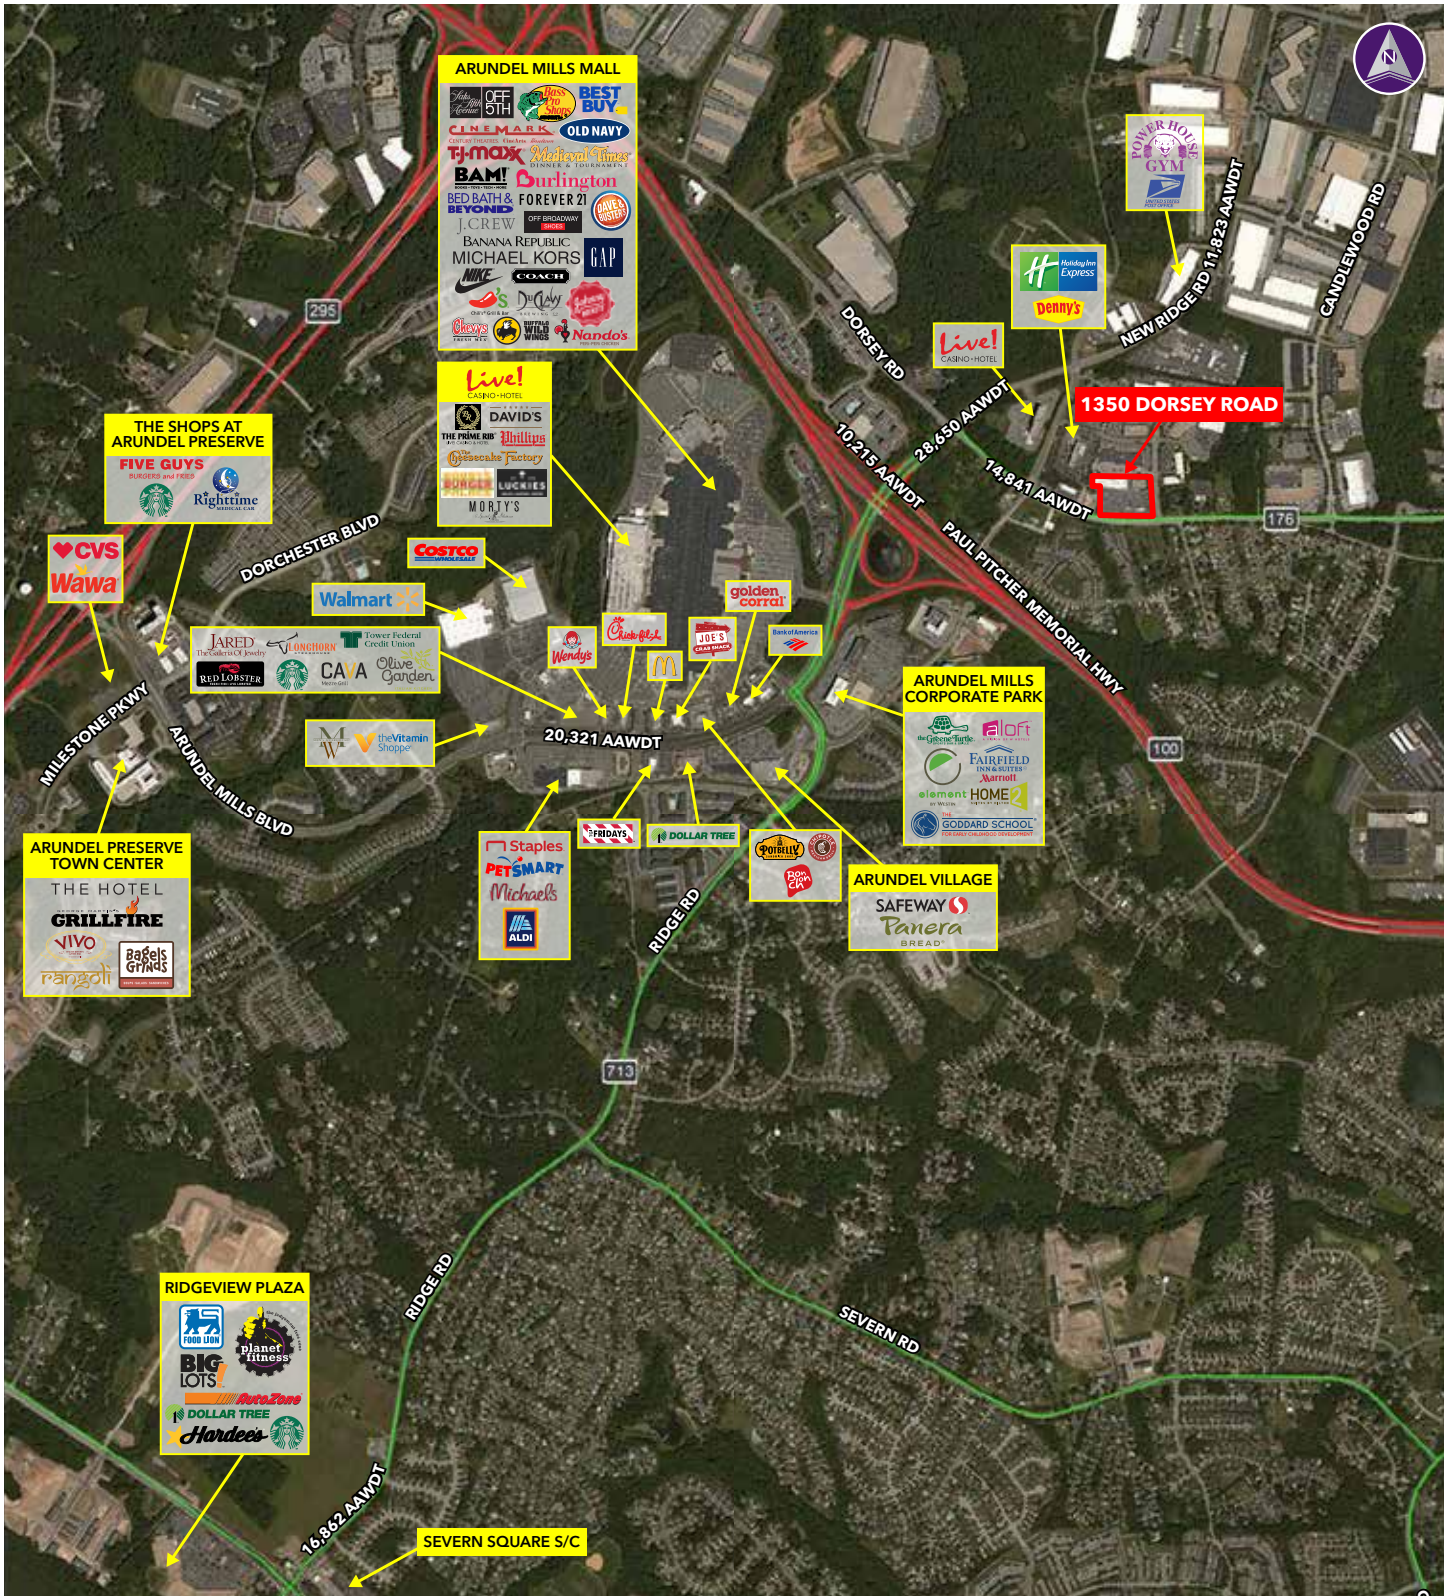

1350 DORSEY ROAD ■ HANOVER, MD

Information herein has been obtained from sources believed to be reliable. While we do not doubt its accuracy, we have not verified it and make no guarantee, warranty or representation about it. Independent confirmation of its accuracy and completeness is your responsibility. H&R Retail, Inc.