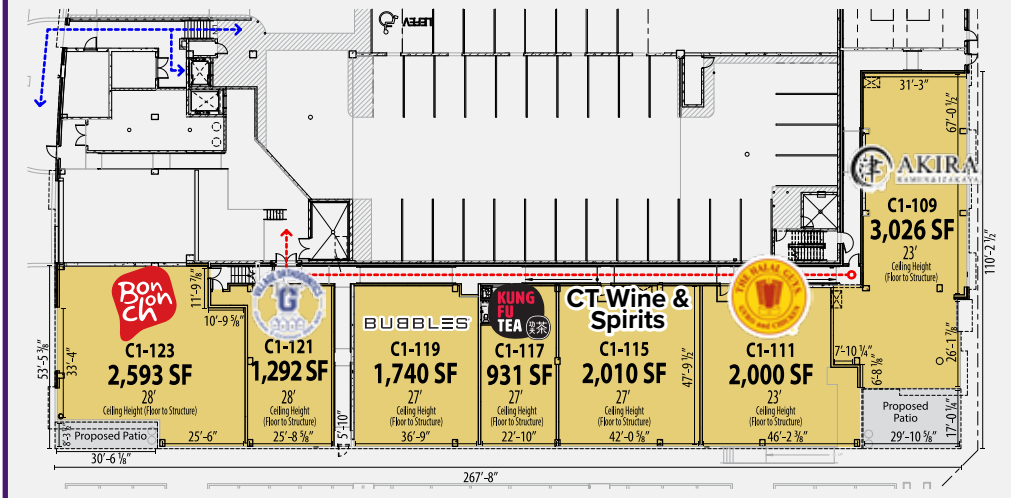

m.flats

Downtown Columbia

TEN.M

■ AVAILABLE
 ■ AT LEASE
 ■ LEASED
 --- LOADING ROUTE
 --- CUSTOMER ROUTE